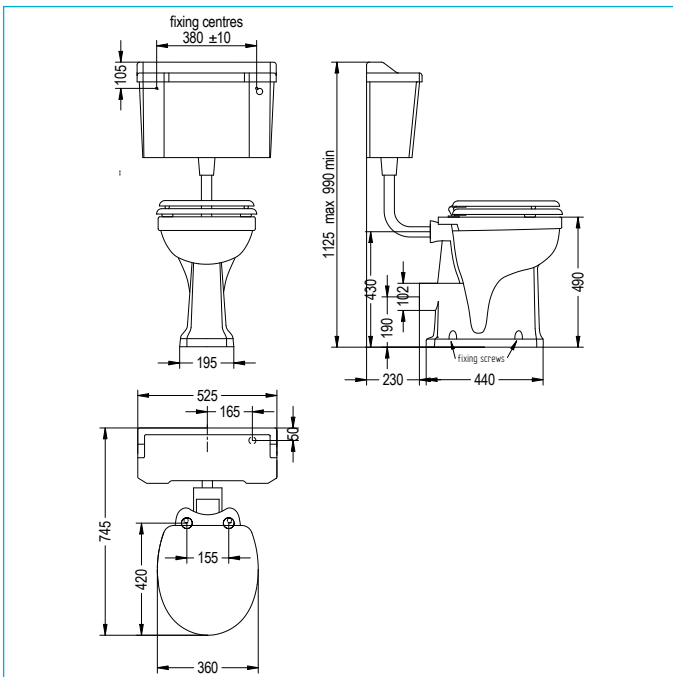

SAVOY EDWARDIAN COMFORT LOW LEVEL TOILET

ILLUSTRATED

20005002140 SAVOY EDWARDIAN COMFORT LOW LEVEL TOILET

20005000990 PAN

20005000970 CISTERN

41100060120 CISTERN FITTINGS

20005000340 FLUSH PIPE

20009000440 SAVOY LEGEND LACQUERED MDF SEAT GLOSS WHITE

BS EN 997

WEIGHTS

Cistern 18.2kg

Pan 20.5kg

Flush pipe kit 1.12kg

Fittings 0.89kg

Savoy Legend lacquered MDF gloss black/white seat 3kg

Savoy Old English lacquered MDF white seat 3kg

COLOURS AND FINISHES

White

SPECIAL NOTES

Cover caps for floor fixing supplied with pan

a. Convert horizontal outlet with 90 degree bend connector

FEATURES

Traditional style toilet, open back

Horizontal outlet, 6 & 3 litre flush