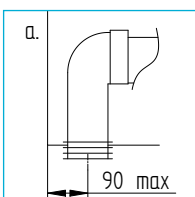

COLOURS AND FINISHES

White

SPECIAL NOTES

Cover caps for floor fixing supplied with pan

a. Convert horizontal outlet with 90 degree bend connector

FEATURES

Traditional style toilet, open back

Horizontal outlet, 6 & 3 litre flush