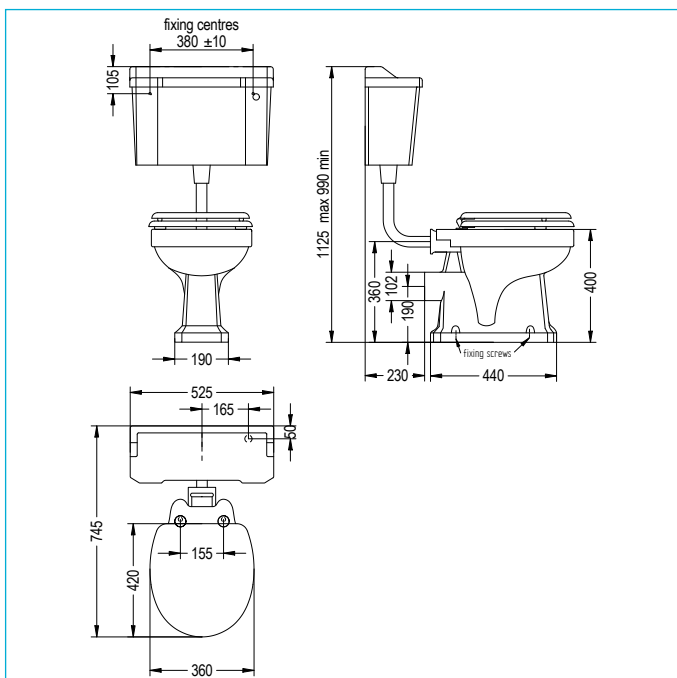

### ILLUSTRATED

- 20005002130** SAVOY EDWARDIAN LOW LEVEL TOILET
- 20005000250 PAN
- 20005000970 CISTERN
- 41100060120 CISTERN FITTINGS
- 20005000340 FLUSH PIPE
- 20009000440** SAVOY LEGEND LACQUERED MDF SEAT GLOSS WHITE

### MATERIAL

Vitreous China cistern and pan

### WEIGHTS

- Cistern 17.9kg
- Pan 18.2kg
- Flush pipe kit 1.12kg
- Fittings 0.89kg
- Savoy Legend lacquered MDF gloss black/white seat 3kg
- Savoy Old English lacquered MDF white seat 3kg