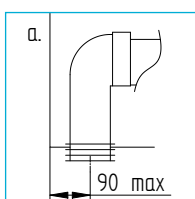

FEATURES

- Traditional style toilet, open back
- Horizontal outlet, 6 & 3 litre flush

Email: customerservice@bathstore.com

Go online at bathstore.com

bathstore.com Ltd. Makes every effort to ensure that the information provided on its website is accurate. However, we cannot guarantee this, and accept no liability for any information given via its website.