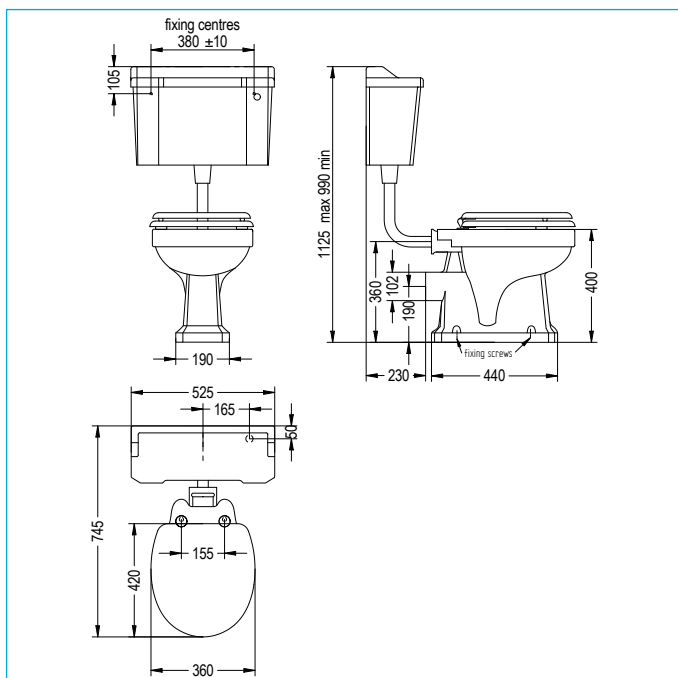

SAVOY EDWARDIAN LOW LEVEL TOILET

ILLUSTRATED

- 20005002130** SAVOY EDWARDIAN LOW LEVEL TOILET
- 20005000250 PAN
- 20005000970 CISTERN
- 41100060120 CISTERN FITTINGS
- 20005000340 FLUSH PIPE

- 20009000440** SAVOY LEGEND LACQUERED MDF SEAT GLOSS WHITE

BS EN 997

WEIGHTS

Cistern 17.9kg

Pan 18.2kg

Flush pipe kit 1.12kg

Fittings 0.89kg

Savoy Legend lacquered MDF gloss black/white seat 3kg

Savoy Old English lacquered MDF white seat 3kg

COLOURS AND FINISHES

White

SPECIAL NOTES

Cover caps for floor fixings supplied with pan

a. Convert horizontal outlet with 90 degree bend connector

FEATURES

Traditional style toilet, open back

Horizontal outlet, 6 & 3 litre flush