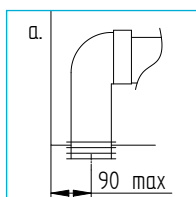

FEATURES

Traditional style toilet, open back

Horizontal outlet, 6 & 3 litre flush