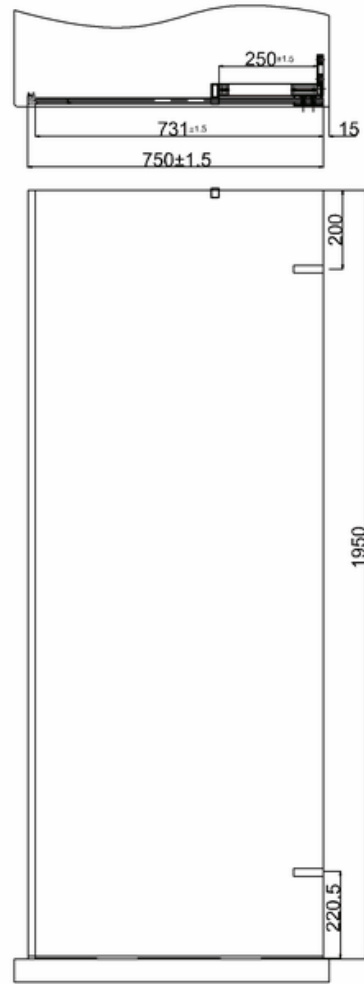

## 51000023340 - NEW LIQUID 800 SIDE PANEL CHR FRAME CLEAR GLASS H1950

Note:  
Whole dimension tolerance is  $\pm 5$ .  
Glass dimension tolerance is  $\pm 2$ .