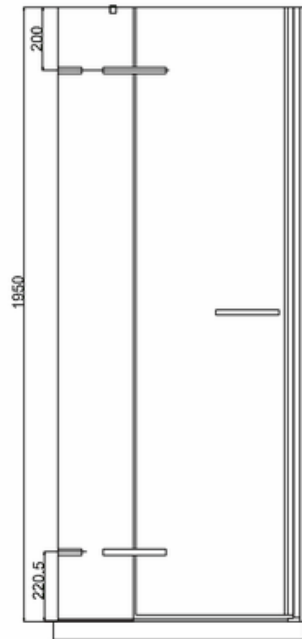

bathstore

5100023330 - NEW LIQUID 800 HINGE DR CHR FRAME CLEAR GLASS H1950

Note:
Whole dimension tolerance is ± 5 .
Glass dimension tolerance is ± 2 .