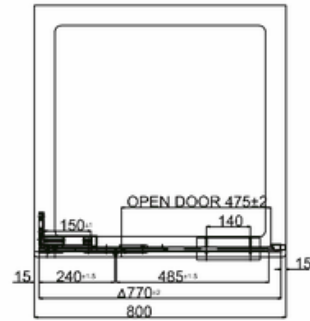

bathstore

5100023330 - NEW LIQUID 800 HINGE DR CHR FRAME CLEAR GLASS H1950

Note:
Whole dimension tolerance is ± 5 .
Glass dimension tolerance is ± 2 .