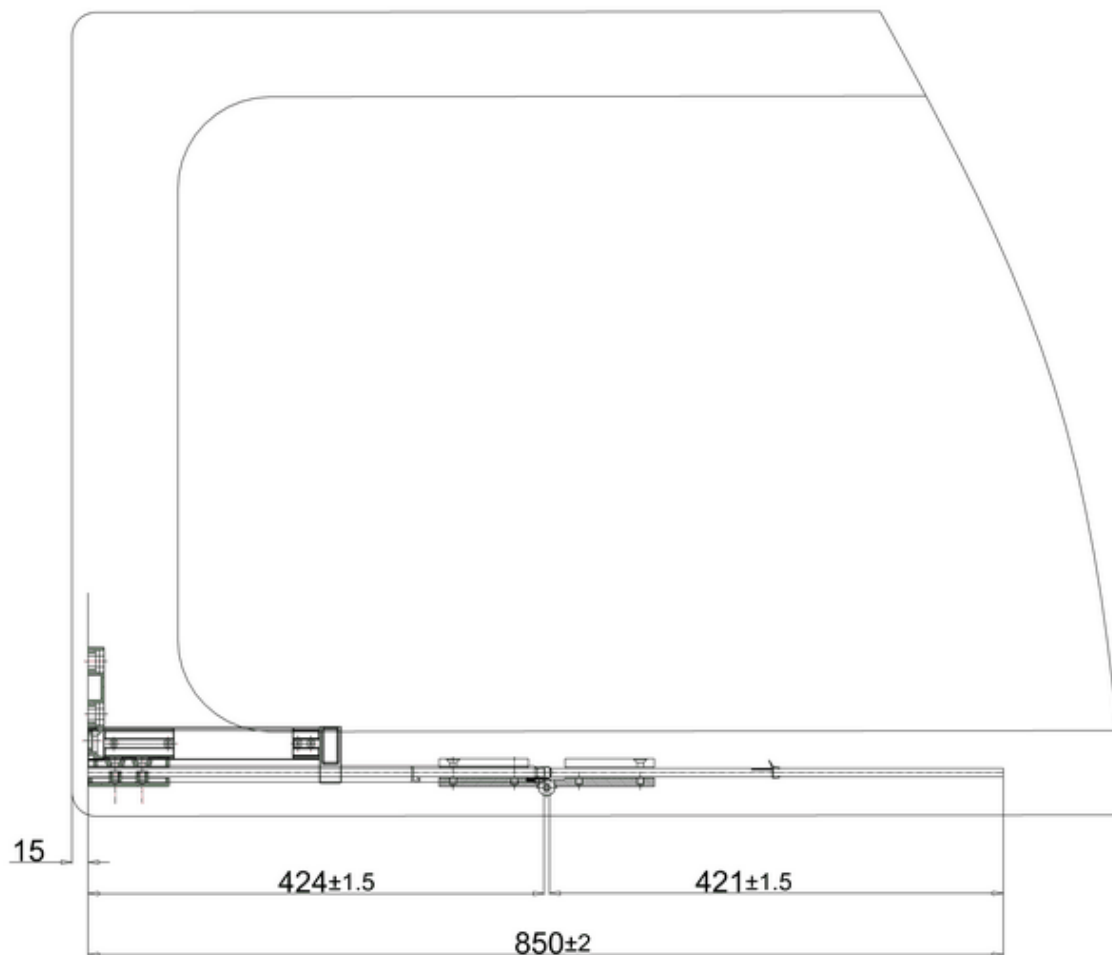

51000033860 - LIQUID BATH SCREEN CLEAN PLUS (SINGLE/DOUBLE SIDE) CHROME

Note:
Whole dimension tolerance is ± 5 .
Glass dimension tolerance is ± 2 .
Height: 1500mm.