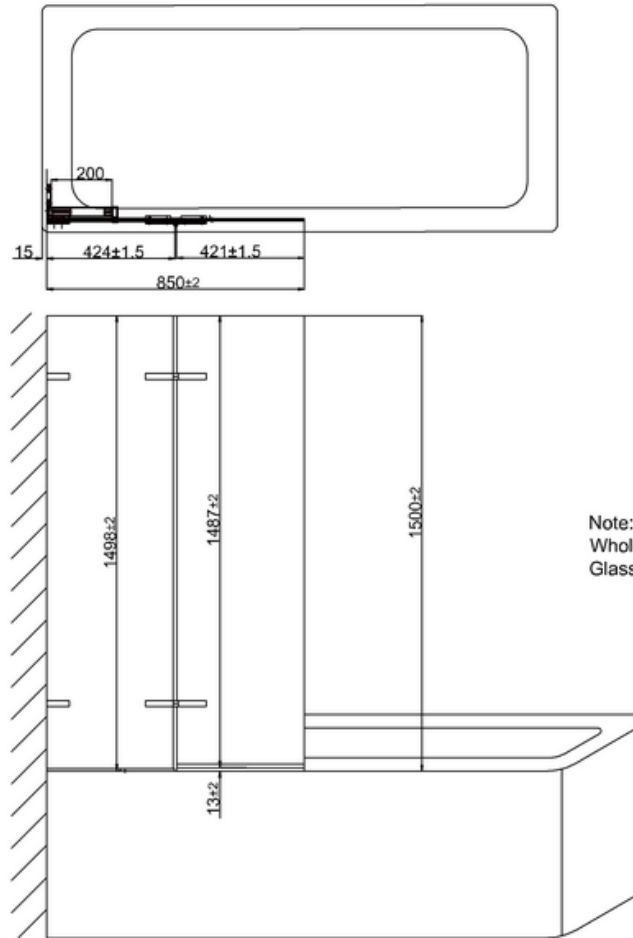

5100023360 - NEW LIQUID BATH SCREEN CHR FRAME CLEAR GLASS H1500

Note:
Whole dimension tolerance is ± 5 .
Glass dimension tolerance is ± 2 .