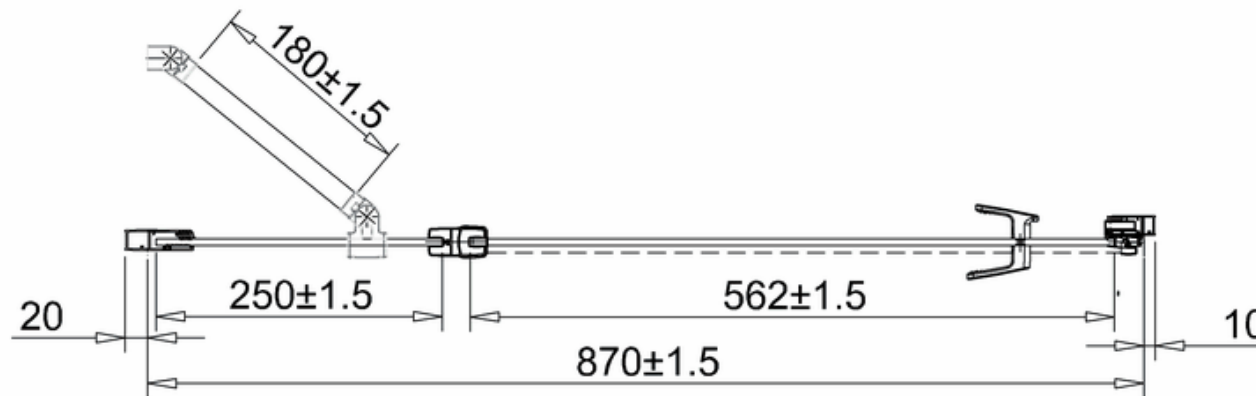

bathstore

**51000023150 - Atlantes 900 HINGE DOOR INC INFILL CHR CLEAR
H1950 ADJ 870-890 QXJ90X**

Note:
Whole dimension tolerance is ±5.
Glass dimension tolerance is ±2.