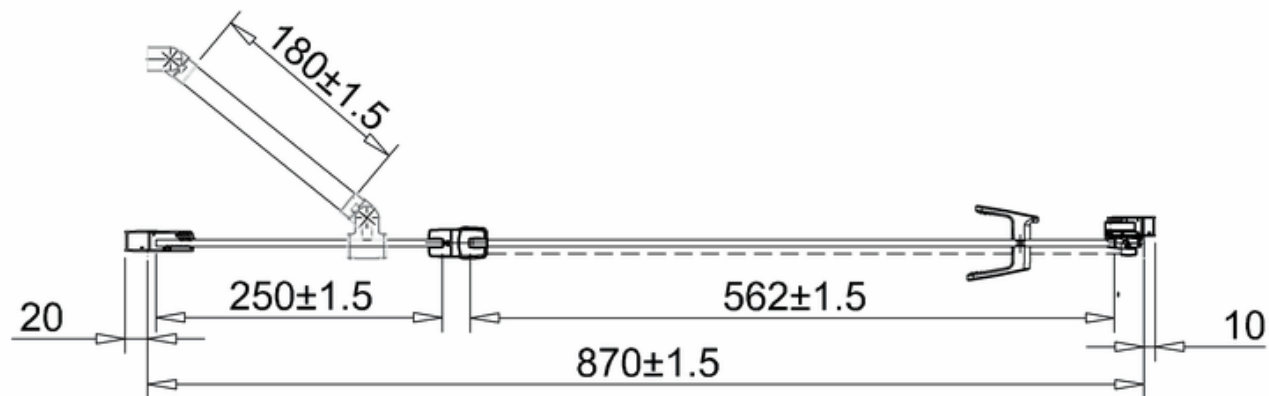

bathstore

**51000023150 - Atlantes 900 HINGE DOOR INC INFILL CHR CLEAR
H1950 ADJ 870-890 QXJ90X**

Note:
Whole dimension tolerance is ± 5 .
Glass dimension tolerance is ± 2 .