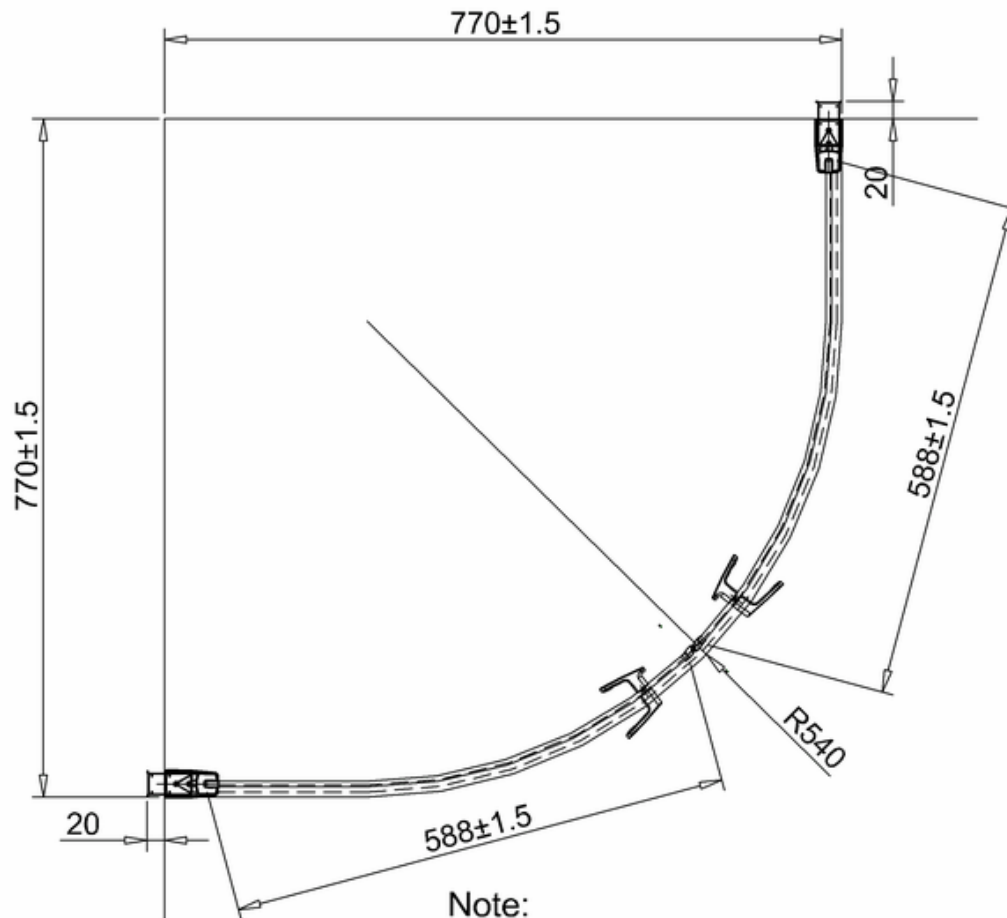

bathstore

**51000023100 - Atlantes 800 QUADRANT CHR CLEAR H1950 ADJ
770-790 QXF82X**

Note:
Whole dimension tolerance is ±5.
Glass dimension tolerance is ±2.