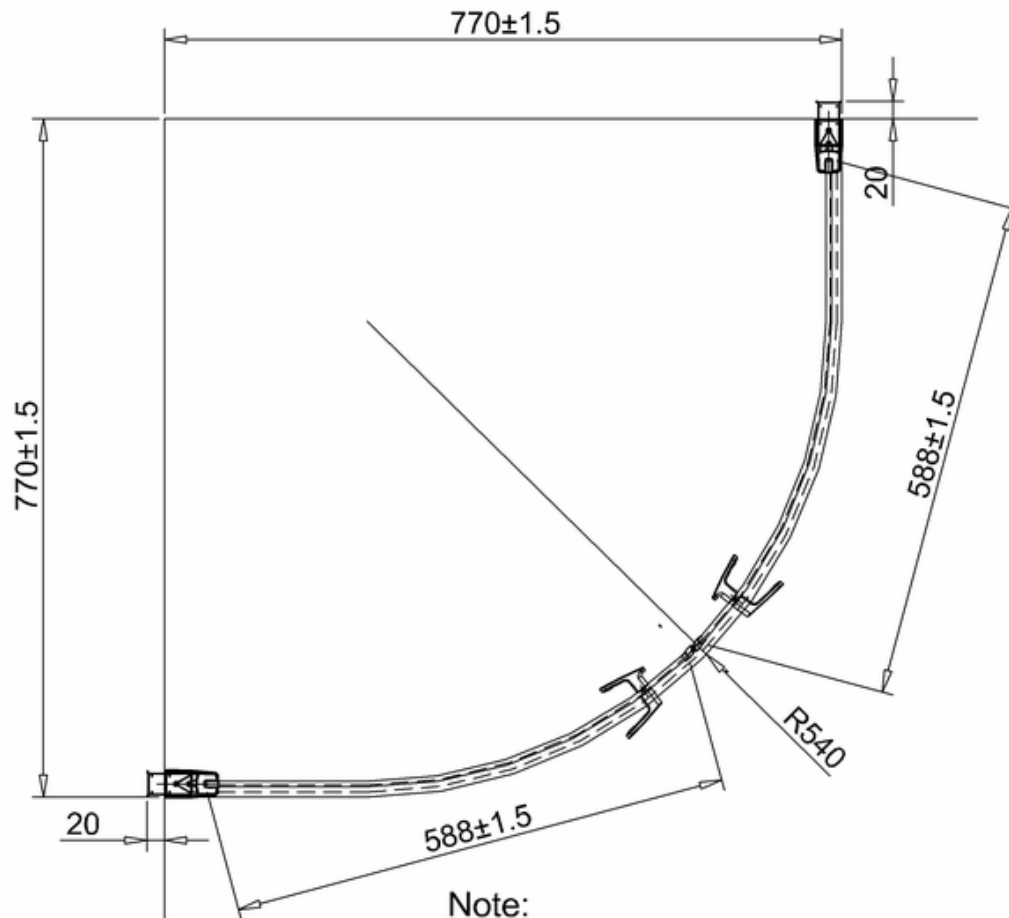

**bathstore**

**51000023100 - Atlantes 800 QUADRANT CHR CLEAR H1950 ADJ  
770-790 QXF82X**

Note:  
Whole dimension tolerance is ±5.  
Glass dimension tolerance is ±2.