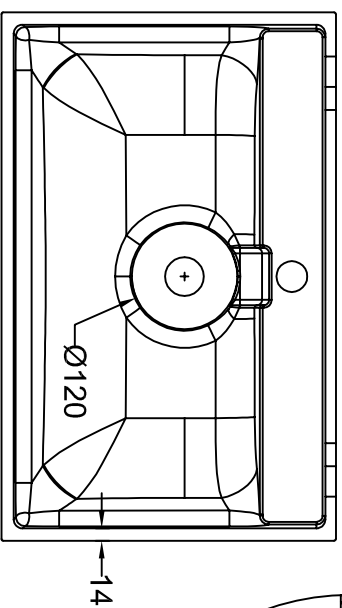

bathstore

41405018310-MINO 600 DRAWER UNIT NEBRASKA OAK

Note:
length, width, height dimension
tolerance is ± 5 .
half dimension tolerance is ± 2 .

B-B