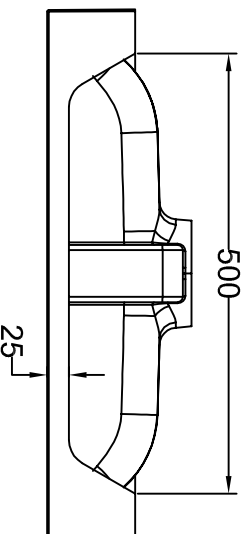

bathstore

41405018310-MINO 600 DRAWER UNIT NEBRASKA OAK

Note:
length, width, height dimension
tolerance is ± 5 .
half dimension tolerance is ± 2 .

B-B