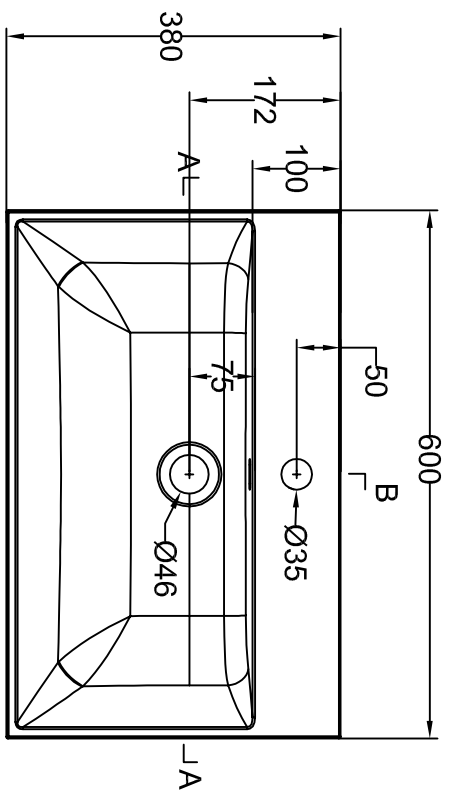

bathstore

41405018310-MINO 600 DRAWER UNIT NEBRASKA OAK

Note:
length, width, height dimension
tolerance is ± 5 .
half dimension tolerance is ± 2 .

B-B