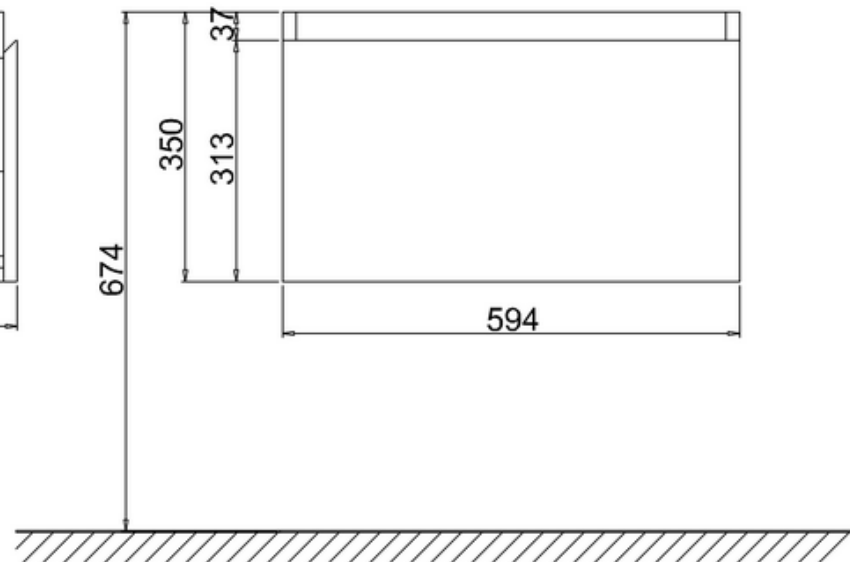

bathstore

41405018310-MINO 600 DRAWER UNIT NEBRASKA OAK

Note:
length, width, height dimension
tolerance is ± 5 .
half dimension tolerance is ± 2 .

B-B