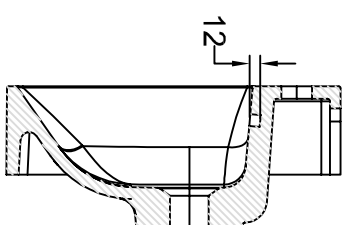

bathstore

41405018310-MINO 600 DRAWER UNIT NEBRASKA OAK

Note:
length, width, height dimension
tolerance is ± 5 .
half dimension tolerance is ± 2 .

B-B