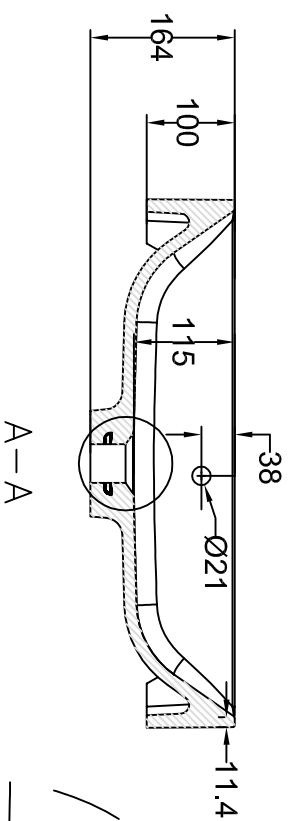

bathstore

41405018310-MINO 600 DRAWER UNIT NEBRASKA OAK

Note:
length, width, height dimension
tolerance is ± 5 .
half dimension tolerance is ± 2 .

B-B