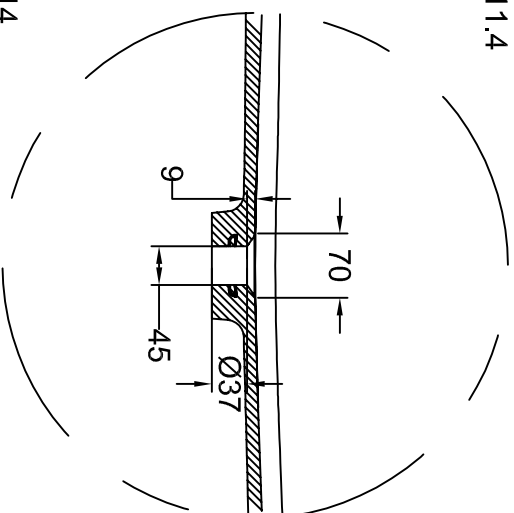

bathstore

41405018310-MINO 600 DRAWER UNIT NEBRASKA OAK

Note:
length, width, height dimension
tolerance is ± 5 .
half dimension tolerance is ± 2 .

B-B