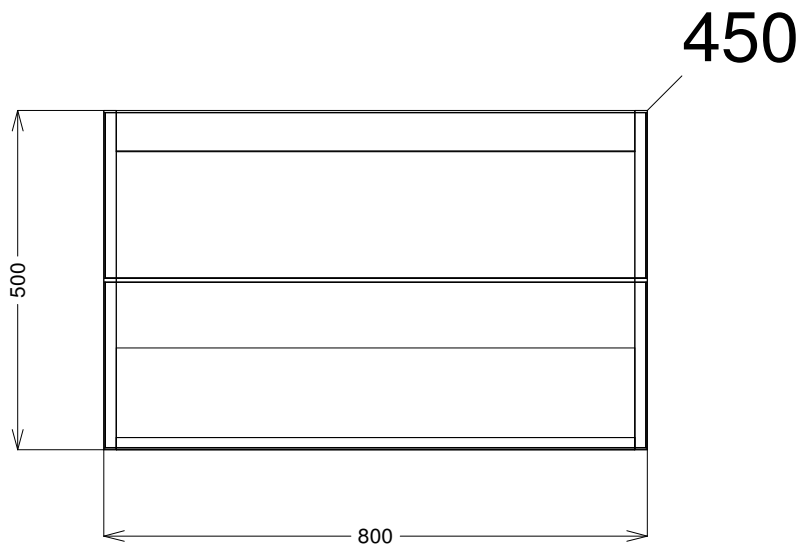

**bath
store**

(800W x 500H x 450D) +/- 2mm

VERMONT – BASIN DIMENSIONS (2)