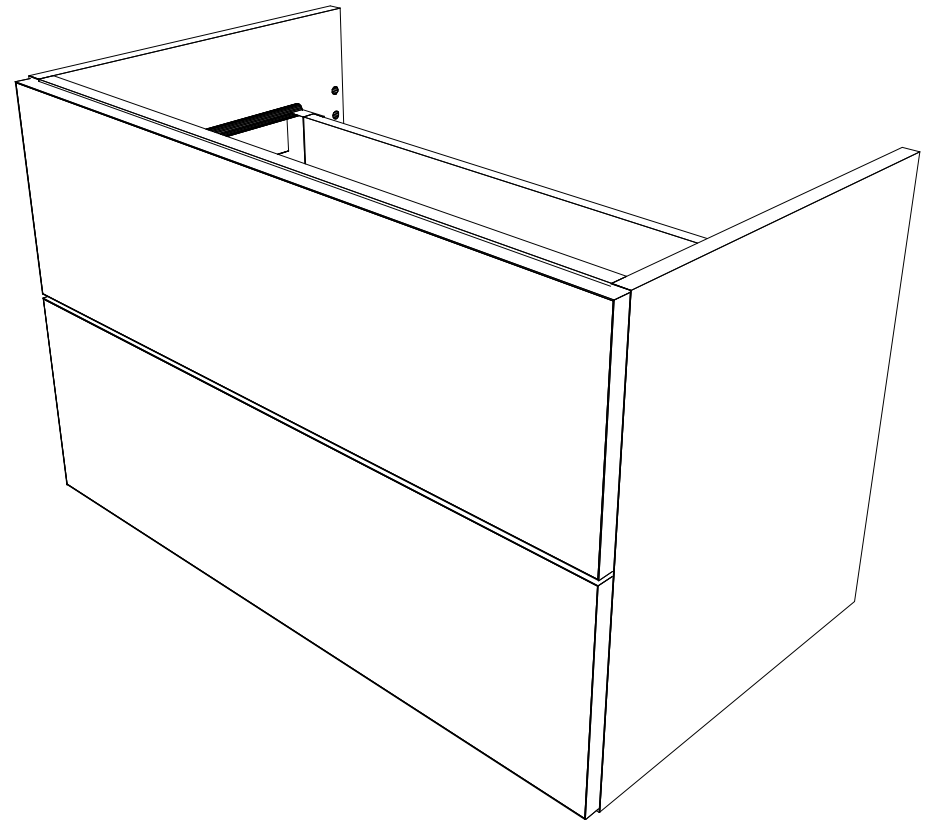

**bath
store**

(800W x 500H x 450D) +/- 2mm

VERMONT – BASIN DIMENSIONS (2)