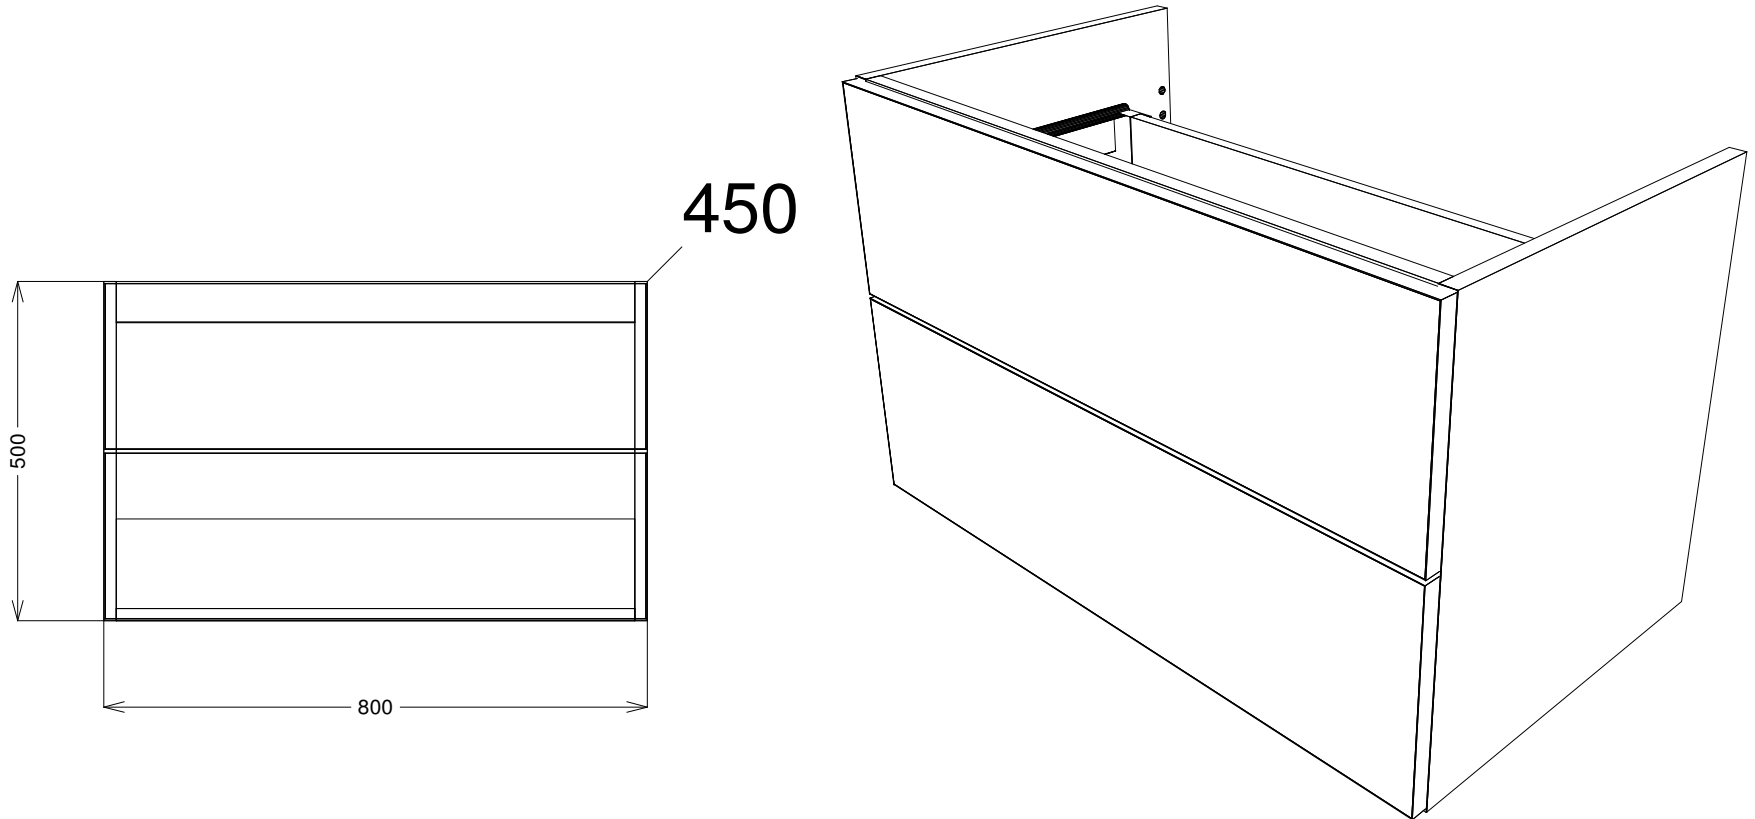

**bath
store**

Vermont - Gloss White 400 Wall Mounted Unit (41405017600)

(400W x 500H x 450D) +/- 2mm

Vermont - Gloss White 800 Wall Mounted Unit (41405017620)

(800W x 500H x 450D) +/- 2mm

**bath
store**

**bath
store**

Vermont - Gloss White 400 Wall Mounted Unit (41405017600)

(400W x 500H x 450D) +/- 2mm