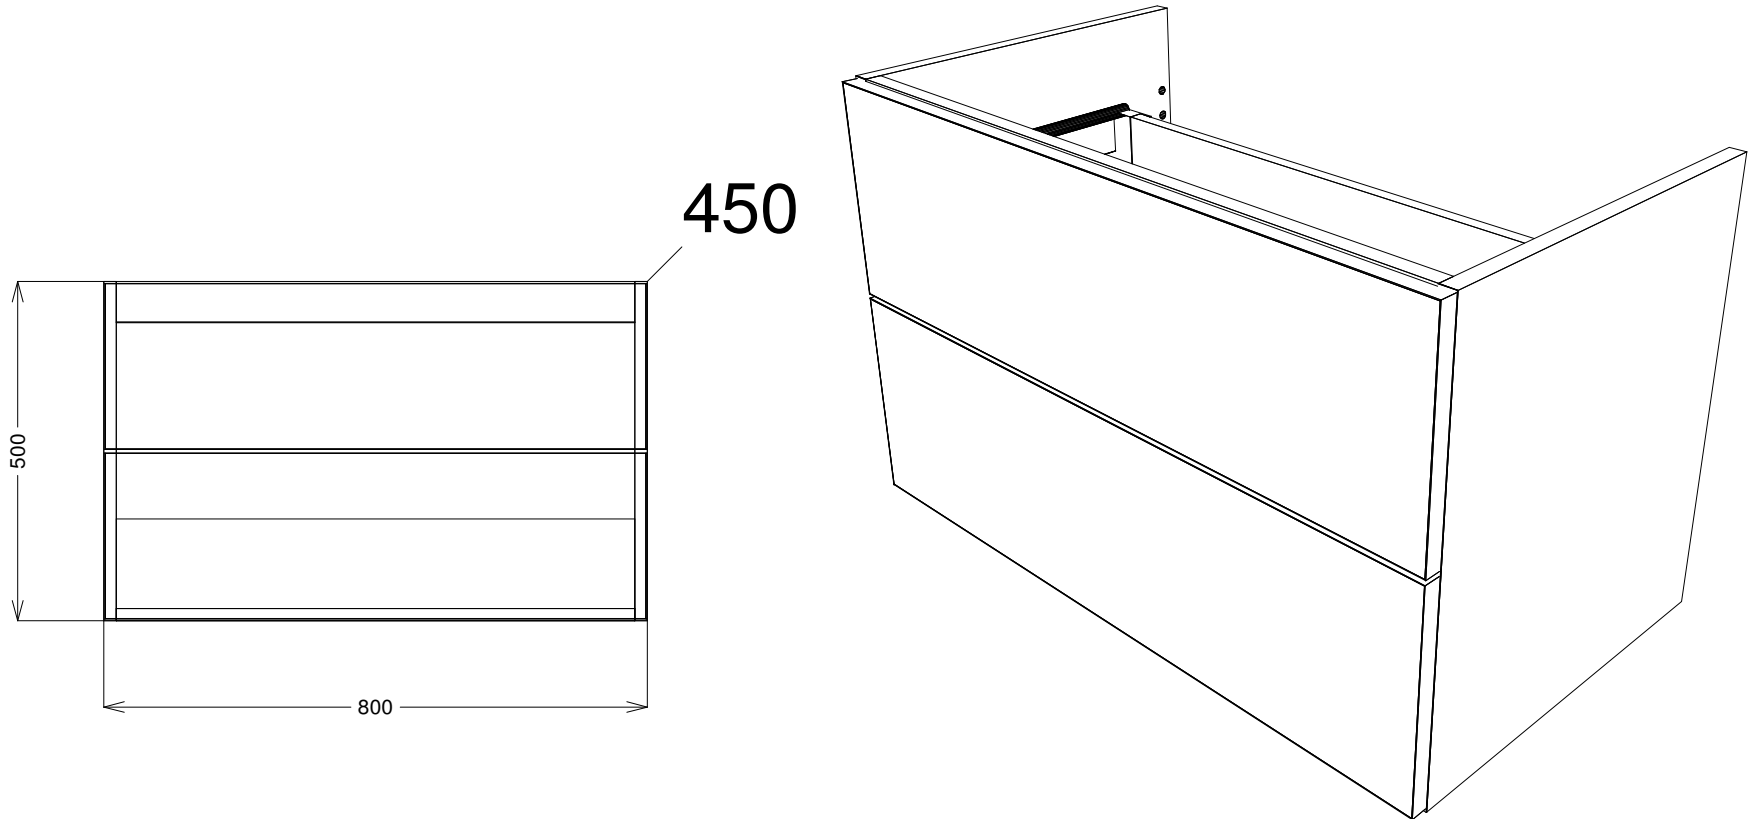

Vermont - Gloss White 400 Wall Mounted Unit (41405017600)

(400W x 500H x 450D) +/- 2mm

Vermont - Gloss White 800 Wall Mounted Unit (41405017620)

(800W x 500H x 450D) +/- 2mm

**bath
store**

**bath
store**

Vermont - Gloss White 400 Wall Mounted Unit (41405017600)

(400W x 500H x 450D) +/- 2mm