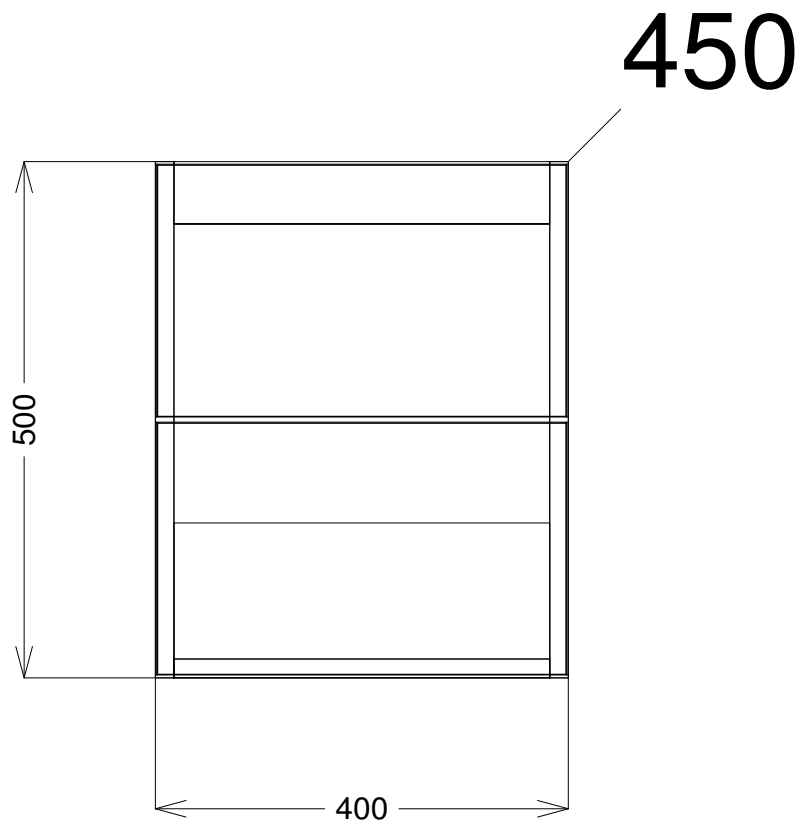

Vermont - Gloss White 400 Wall Mounted Unit (41405017600)

(400W x 500H x 450D) +/- 2mm

Vermont - Gloss White 800 Wall Mounted Unit (41405017620)

(800W x 500H x 450D) +/- 2mm

**bath
store**

**bath
store**

Vermont - Gloss White 400 Wall Mounted Unit (41405017600)

(400W x 500H x 450D) +/- 2mm