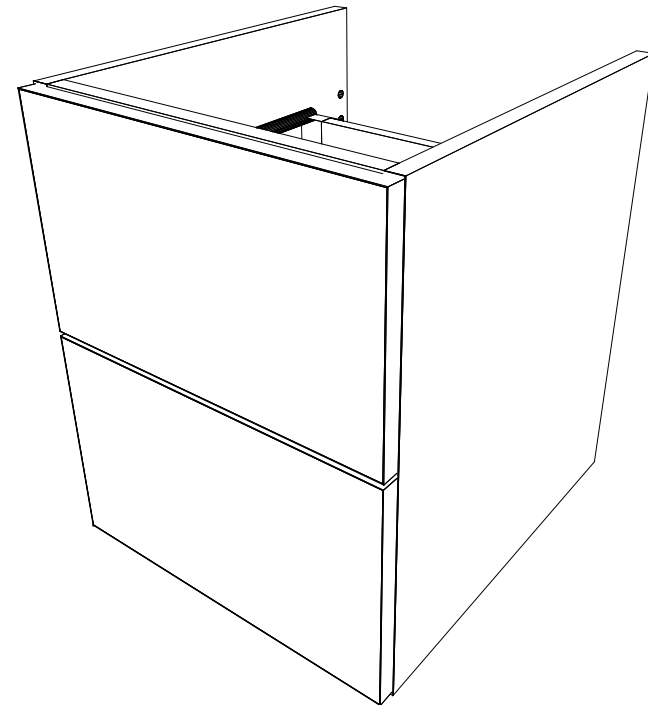

Vermont - Gloss White 400 Wall Mounted Unit (41405017600)

(400W x 500H x 450D) +/- 2mm

Vermont - Gloss White 800 Wall Mounted Unit (41405017620)

(800W x 500H x 450D) +/- 2mm

**bath
store**

**bath
store**

Vermont - Gloss White 400 Wall Mounted Unit (41405017600)

(400W x 500H x 450D) +/- 2mm