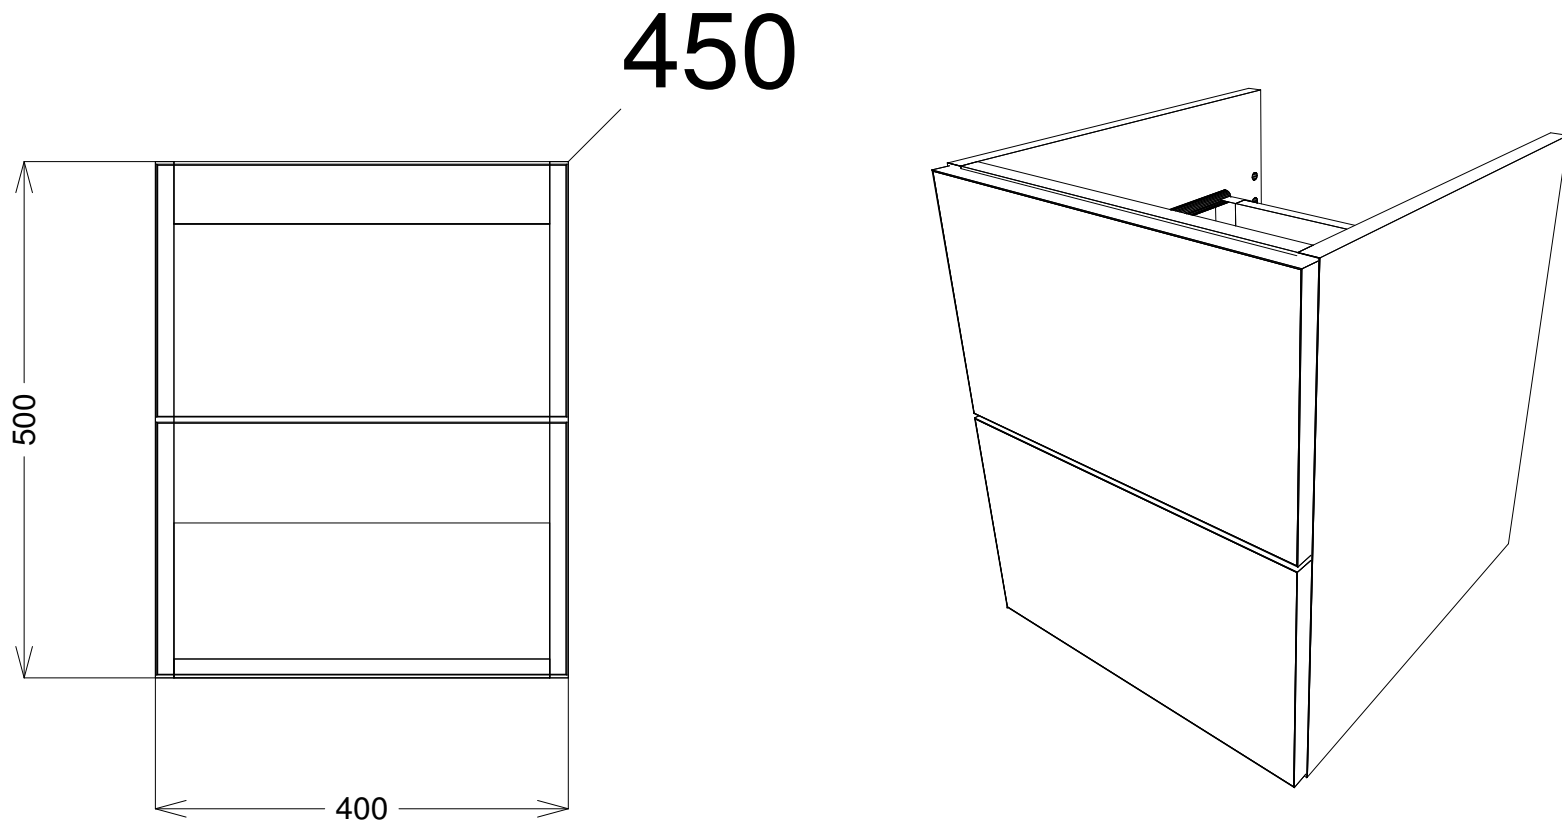

**bath
store**

Vermont - Gloss White 400 Wall Mounted Unit (41405017600)

(400W x 500H x 450D) +/- 2mm

Vermont - Gloss White 800 Wall Mounted Unit (41405017620)

(800W x 500H x 450D) +/- 2mm

**bath
store**

**bath
store**

Vermont - Gloss White 400 Wall Mounted Unit (41405017600)

(400W x 500H x 450D) +/- 2mm