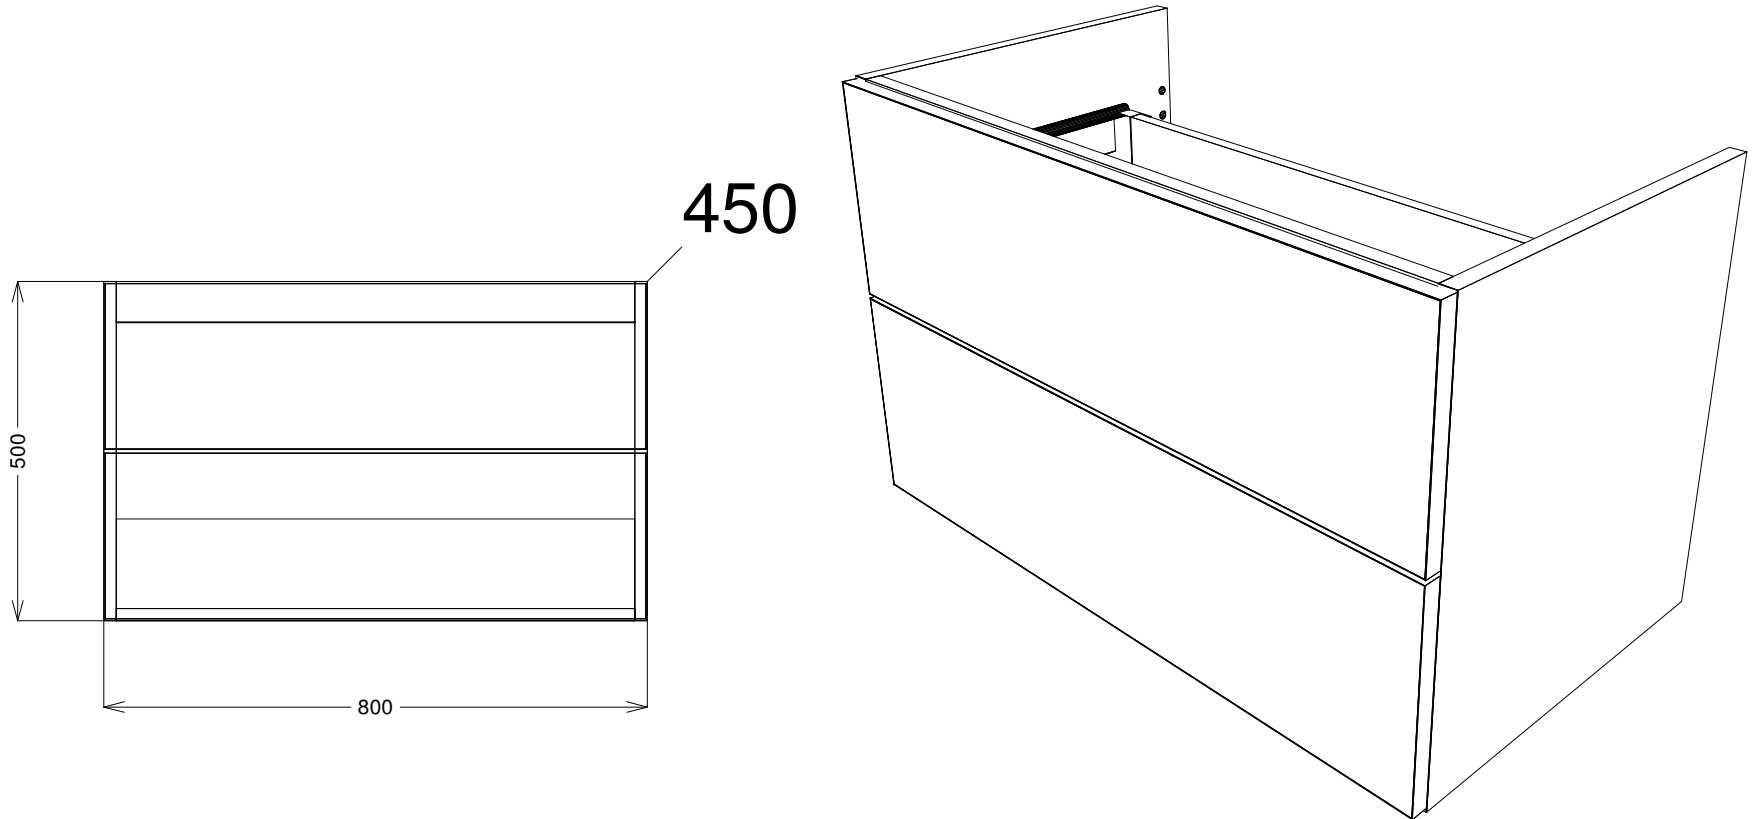

**bath
store**

Vermont - Gloss White 400 Wall Mounted Unit (41405017600)

(400W x 500H x 450D) +/- 2mm

**bath
store**

41200240670

VERMONT 1200 GLOSS WHITE

WORKTOP 1210 x 455

Vermont - Gloss White 800 Wall Mounted Unit (41405017620)

(800W x 500H x 450D) +/- 2mm

**bath
store**

**bath
store**

Vermont - Gloss White 400 Wall Mounted Unit (41405017600)

(400W x 500H x 450D) +/- 2mm