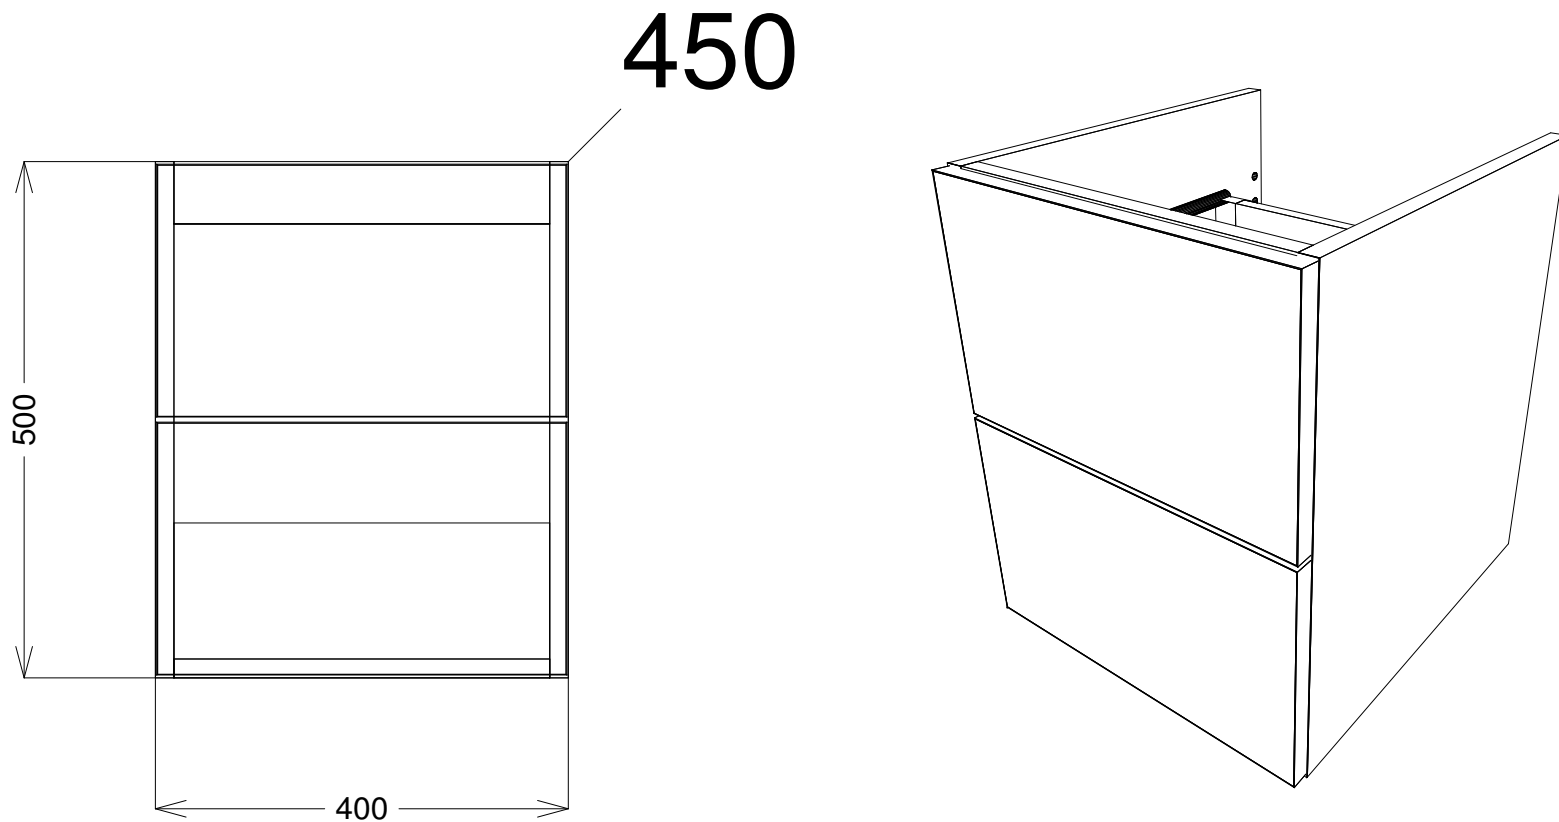

**bath
store**

Vermont - Gloss White 400 Wall Mounted Unit (41405017600)

(400W x 500H x 450D) +/- 2mm

**bath
store**

41200240670

VERMONT 1200 GLOSS WHITE

WORKTOP 1210 x 455

Vermont - Gloss White 800 Wall Mounted Unit (41405017620)

(800W x 500H x 450D) +/- 2mm

**bath
store**

**bath
store**

Vermont - Gloss White 400 Wall Mounted Unit (41405017600)

(400W x 500H x 450D) +/- 2mm