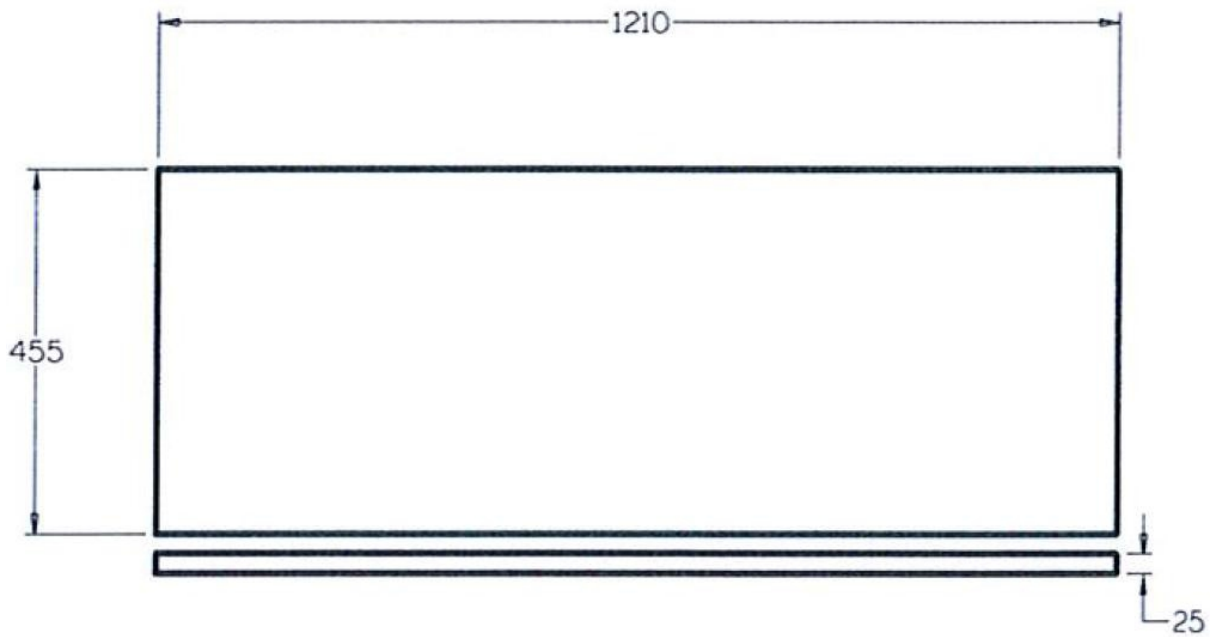

**bath
store**

Vermont - Gloss White 400 Wall Mounted Unit (41405017600)

(400W x 500H x 450D) +/- 2mm

**bath
store**

41200240670

VERMONT 1200 GLOSS WHITE

WORKTOP 1210 x 455

Vermont - Gloss White 800 Wall Mounted Unit (41405017620)

(800W x 500H x 450D) +/- 2mm

**bath
store**

**bath
store**

Vermont - Gloss White 400 Wall Mounted Unit (41405017600)

(400W x 500H x 450D) +/- 2mm