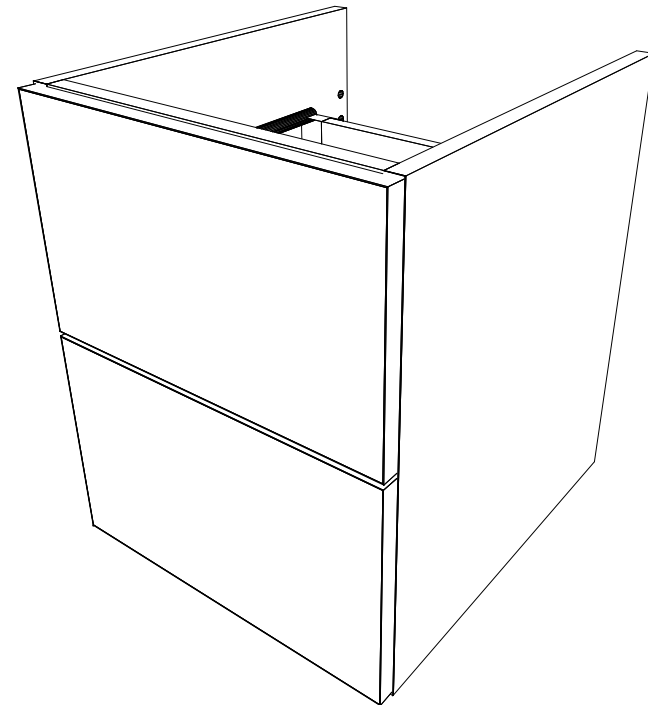

**bath  
store**

(800W x 500H x 450D) +/- 2mm

## Wall Mounted Unit

(400W x 500H x 450D) +/- 2mm

**bath  
store**

**41200240670**

**VERMONT 1200 GLOSS WHITE**

**WORKTOP 1210 x 455**