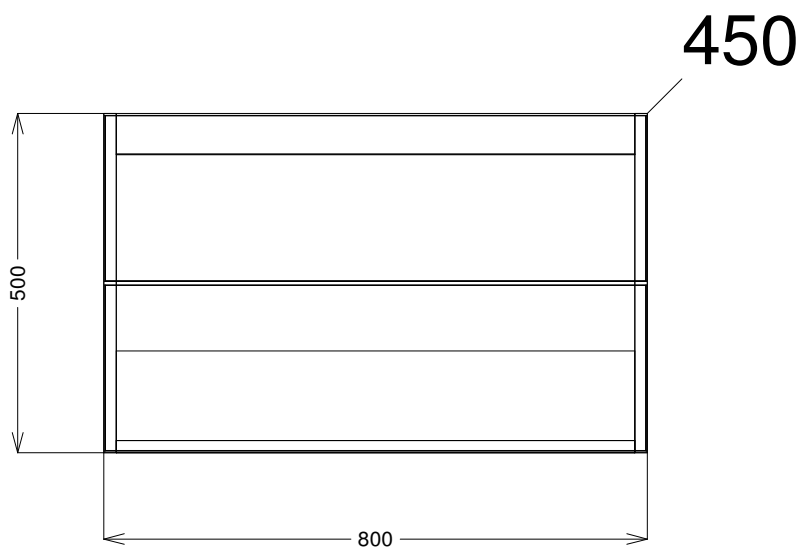

**bath  
store**

(800W x 500H x 450D) +/- 2mm

## Wall Mounted Unit

(400W x 500H x 450D) +/- 2mm

**bath  
store**

**41200240670**

**VERMONT 1200 GLOSS WHITE**

**WORKTOP 1210 x 455**