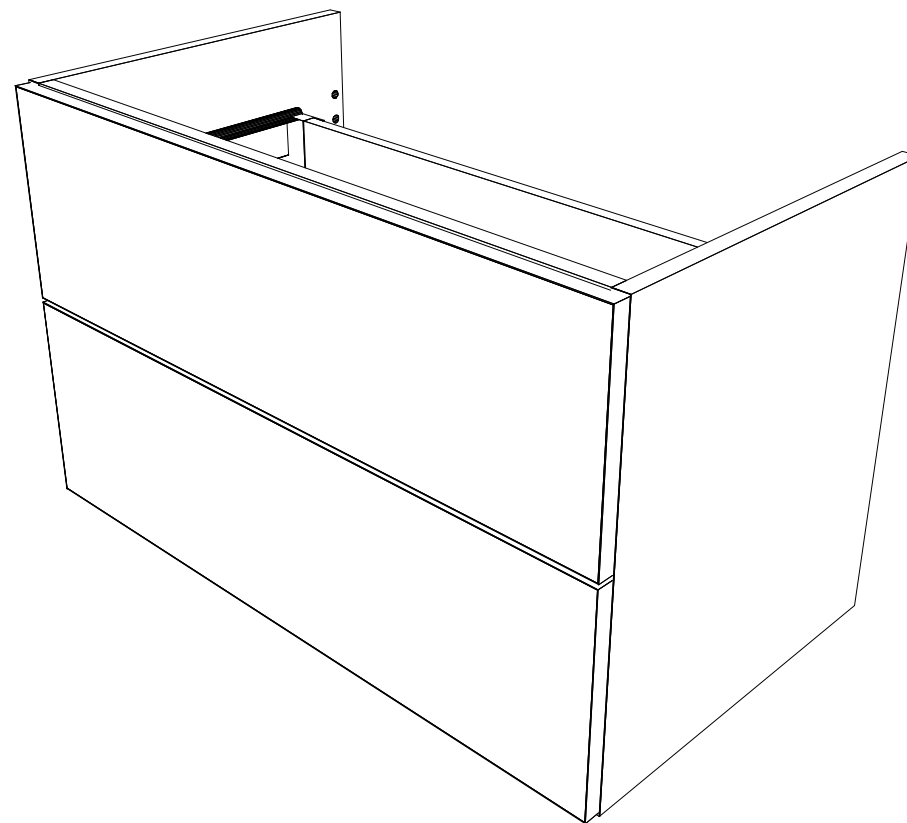

**bath  
store**

(800W x 500H x 450D) +/- 2mm

## Wall Mounted Unit

(400W x 500H x 450D) +/- 2mm

**bath  
store**

**41200240670**

**VERMONT 1200 GLOSS WHITE**

**WORKTOP 1210 x 455**