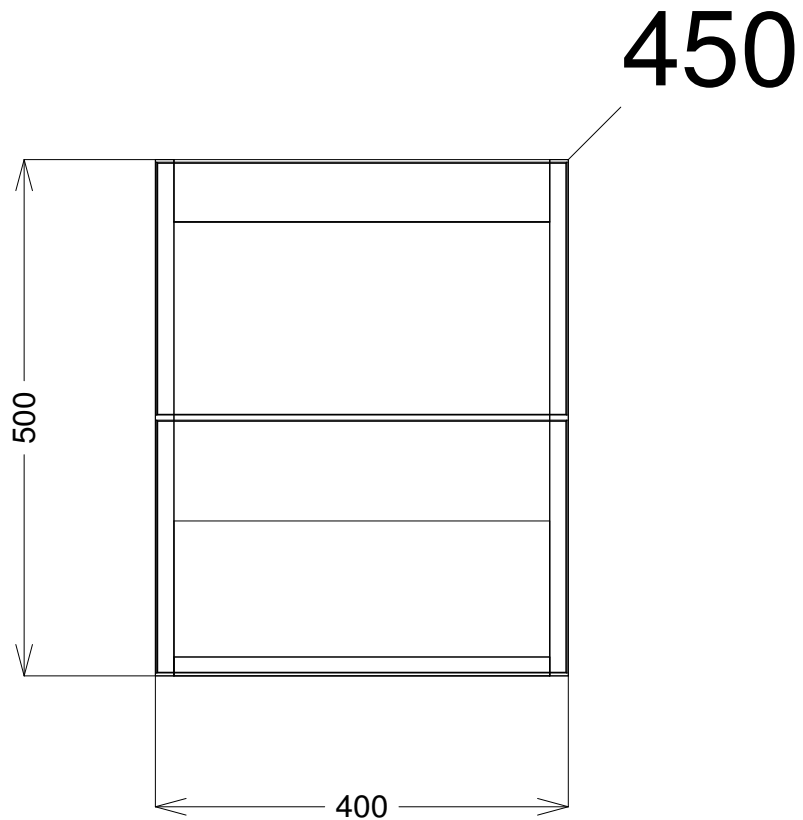

**bath  
store**

(800W x 500H x 450D) +/- 2mm

## Wall Mounted Unit

(400W x 500H x 450D) +/- 2mm

**bath  
store**

**41200240670**

**VERMONT 1200 GLOSS WHITE**

**WORKTOP 1210 x 455**