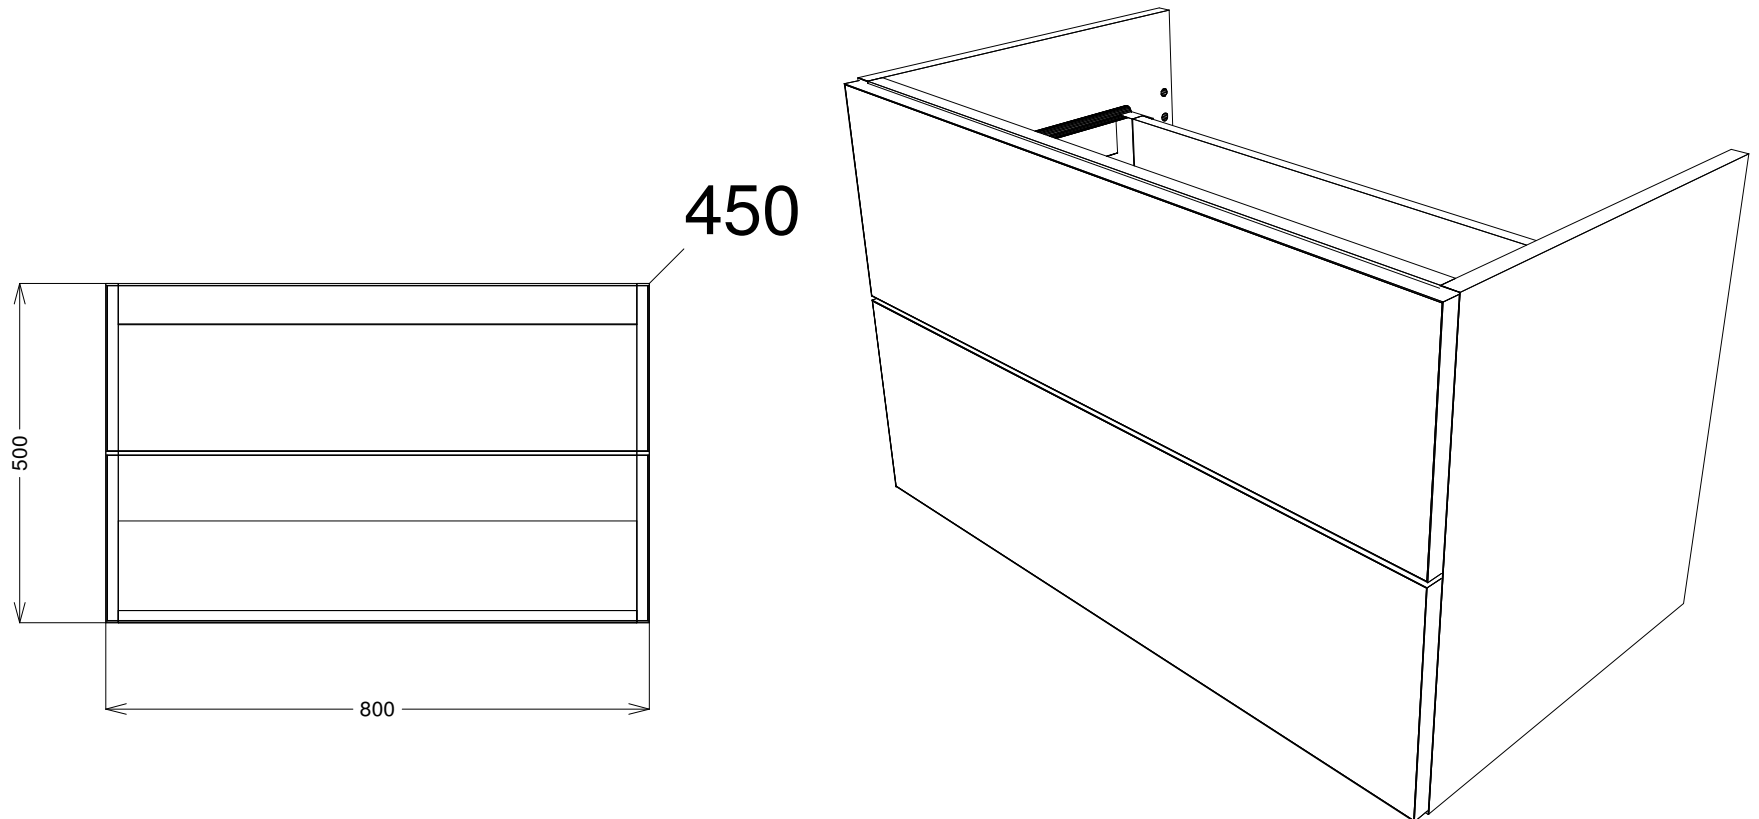

**bath
store**

Vermont - Gloss White 800 Wall Mounted Unit (41405017620)

(800W x 500H x 450D) +/- 2mm

Vermont - Gloss White 400 Wall Mounted Unit (41405017600)

(400W x 500H x 450D) +/- 2mm