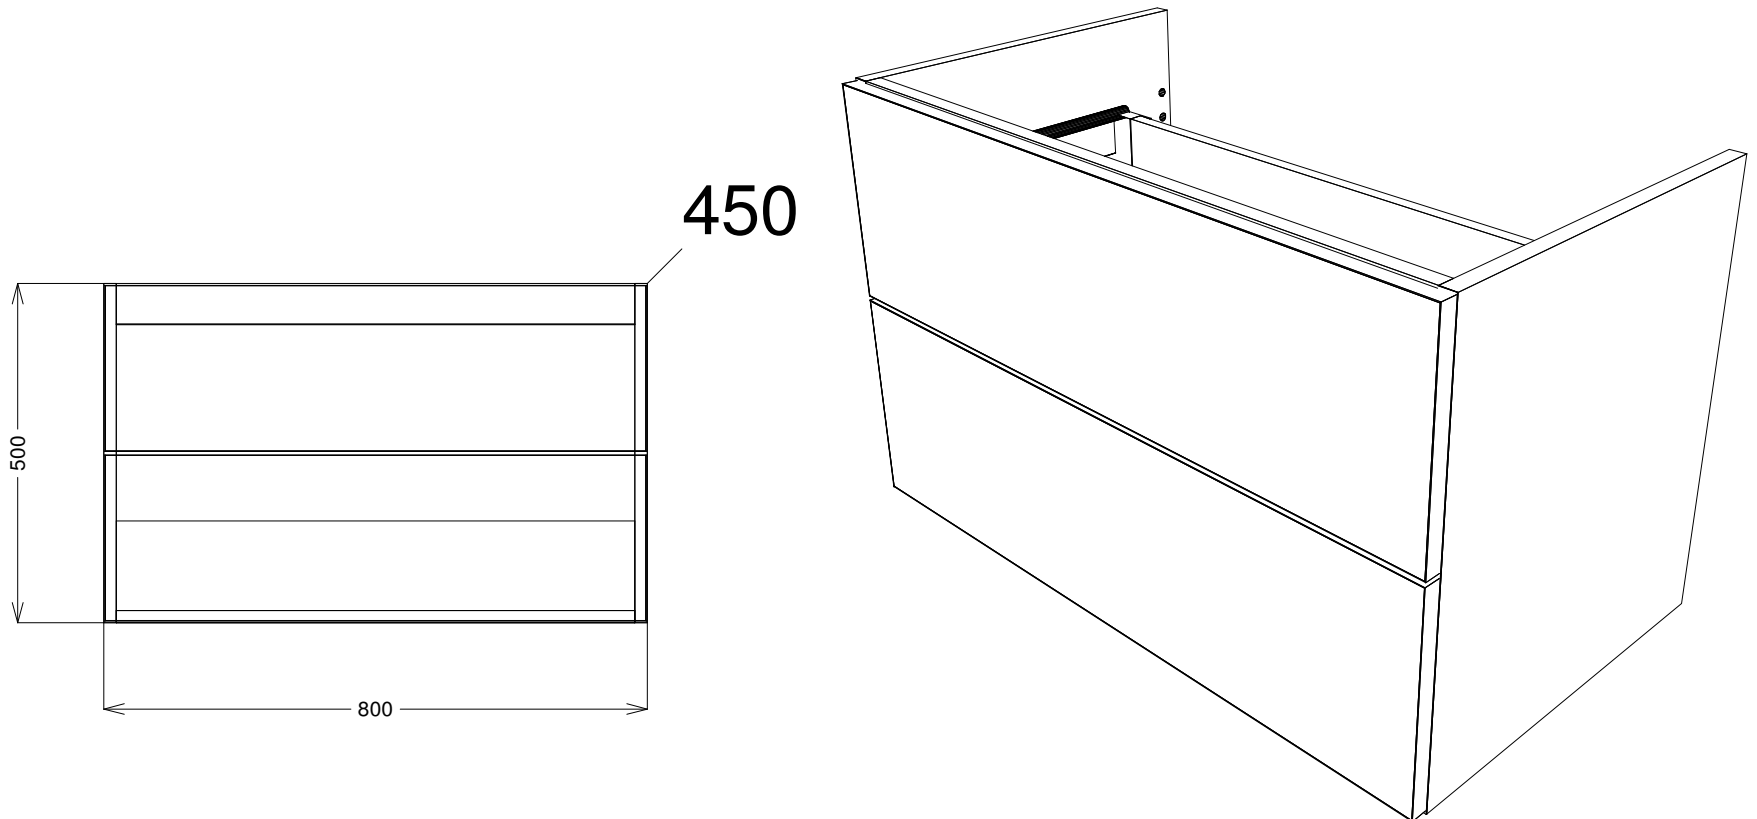

**bath
store**

Vermont - Gloss White 800 Wall Mounted Unit (41405017620)

(800W x 500H x 450D) +/- 2mm

Vermont - Gloss White 400 Wall Mounted Unit (41405017600)

(400W x 500H x 450D) +/- 2mm