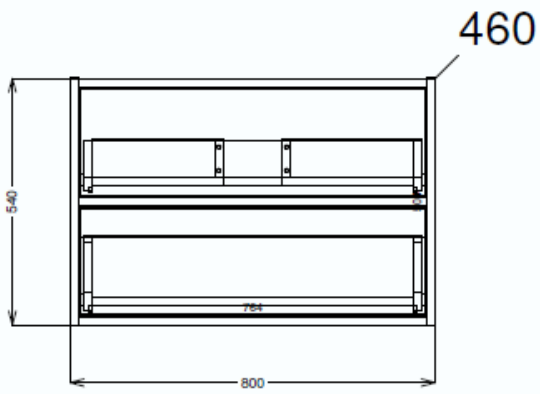

**bath
store**

SLANT 800MM BASIN UNIT WALNUT

41405018510

**bath
store**

LINCOLN / SLANT CERAMIC BASIN 810 x 465

41200240220