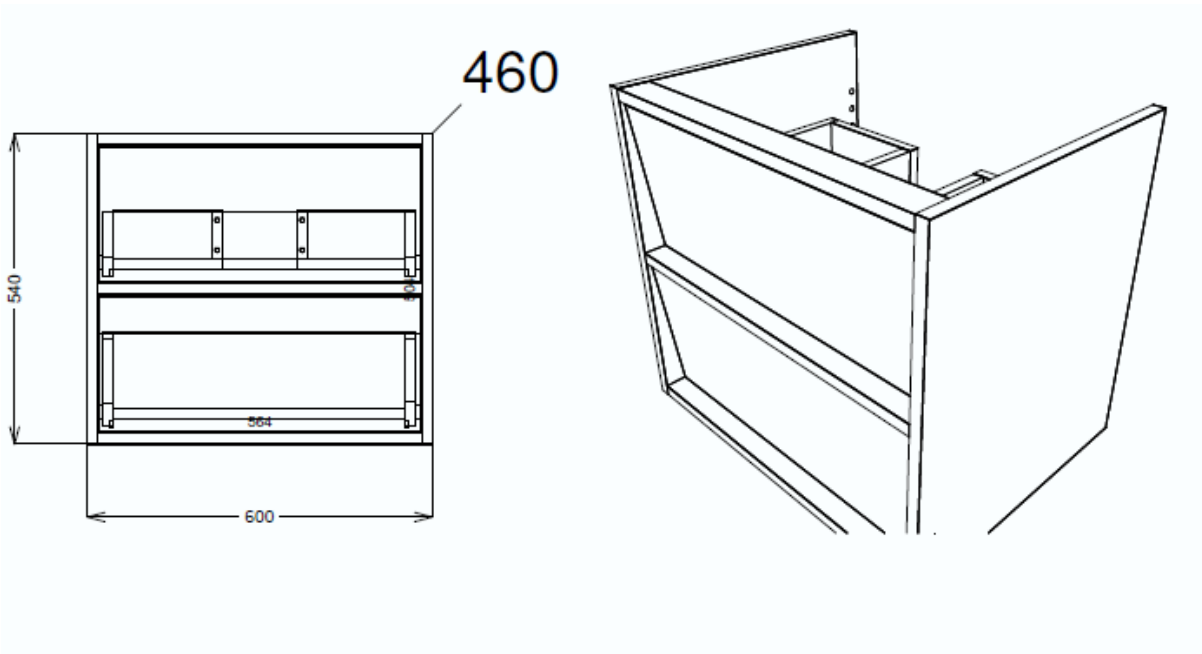

**bath
store**

SLANT NEBRASKA OAK 600 BASIN UNIT

41405018900

**bath
store**

SLANT NEBRASKA OAK 600 WORKTOP

41405018960

**bath
store**

Bathstore Slant - Steel Legs

(50W x 270H x 377D) +/- 2mm

Material Thickness - 8mm