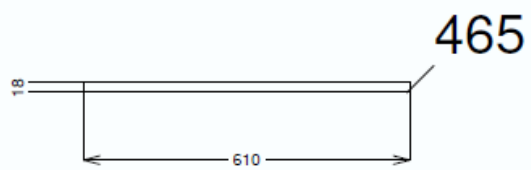

**bath
store**

SLANT NEBRASKA OAK 600 BASIN UNIT

41405018900

**bath
store**

SLANT NEBRASKA OAK 600 WORKTOP

41405018960

**bath
store**

Bathstore Slant - Steel Legs

(50W x 270H x 377D) +/- 2mm

Material Thickness - 8mm