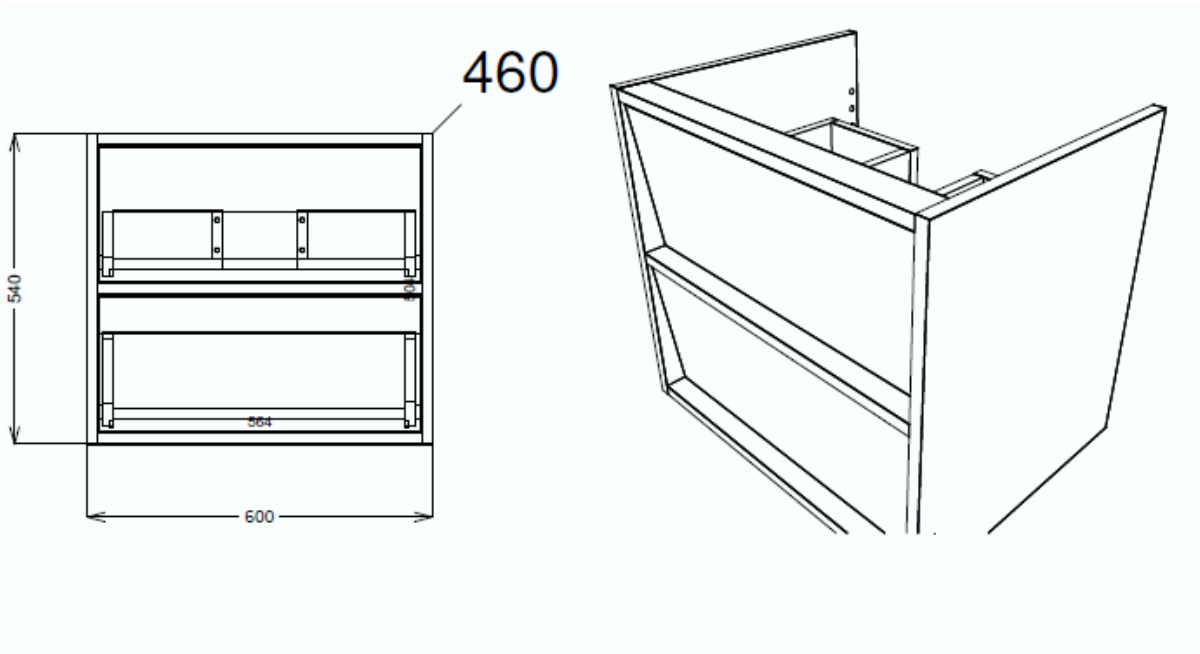

**bath  
store**

SLANT NEBRASKA OAK 600 BASIN UNIT

41405018900

**bath  
store**

SLANT NEBRASKA OAK 600 WORKTOP

41405018960