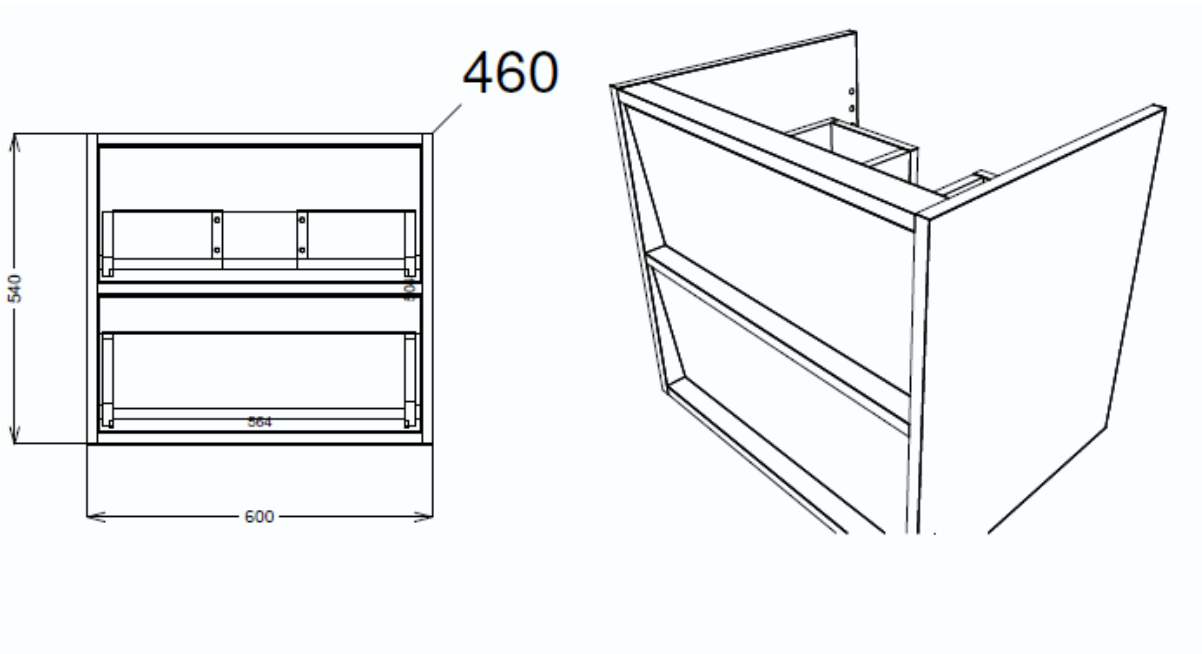

**bath
store**

SLANT NEBRASKA OAK 600 BASIN UNIT

41405018900

**bath
store**

SLANT 600MM WORKTOP OAK

41405018460