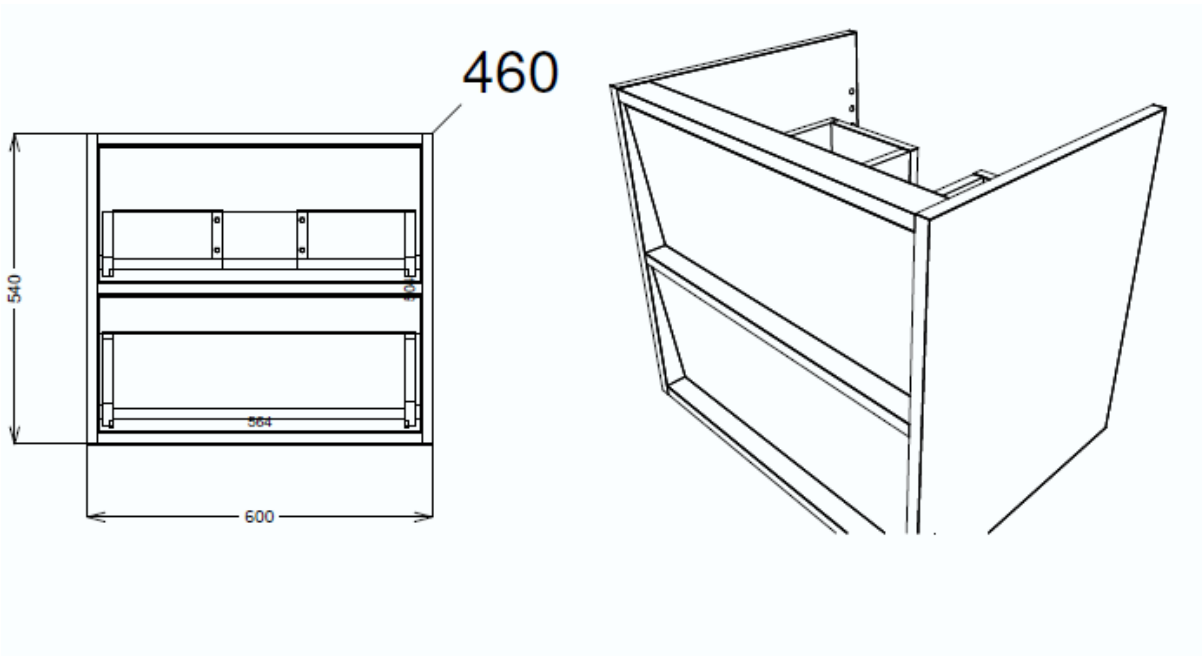

SLANT NEBRASKA OAK 600 BASIN UNIT

41405018900

**bath
store**

SLANT 600MM WORKTOP OAK

41405018460