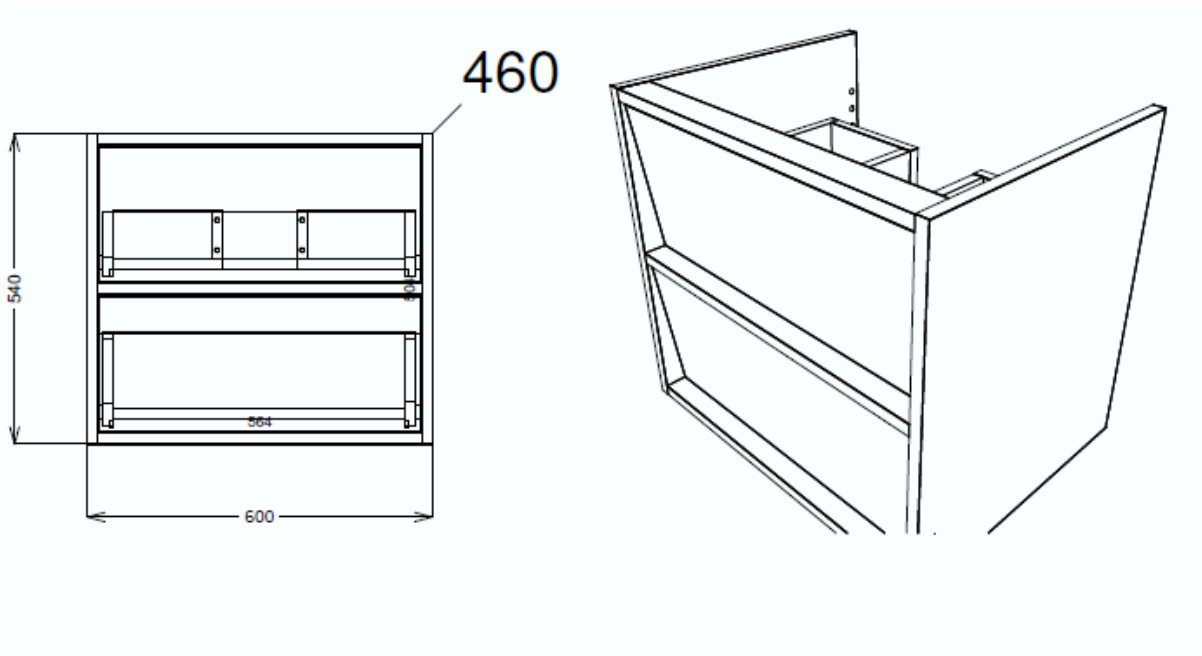

**bath
store**

SLANT NEBRASKA OAK 600 BASIN UNIT

41405018900

**bath
store**

LINCOLN / SLANT CERAMIC BASIN 810 x 465

41200240220