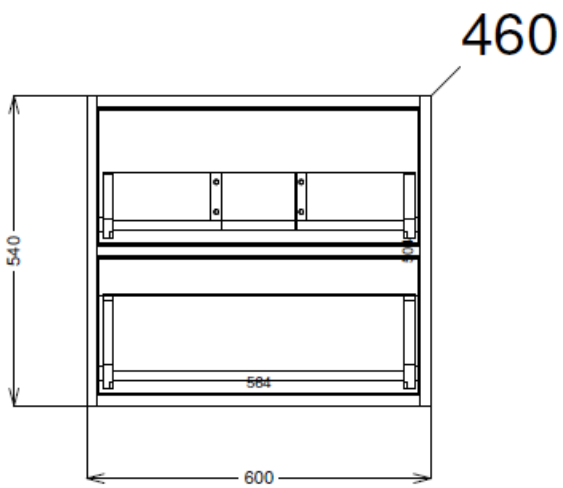

**bath
store**

SLANT 600MM BASIN UNIT OAK

41405018400

**bath
store**

LINCOLN / SLANT CERAMIC BASIN 810 x 465

41200240220