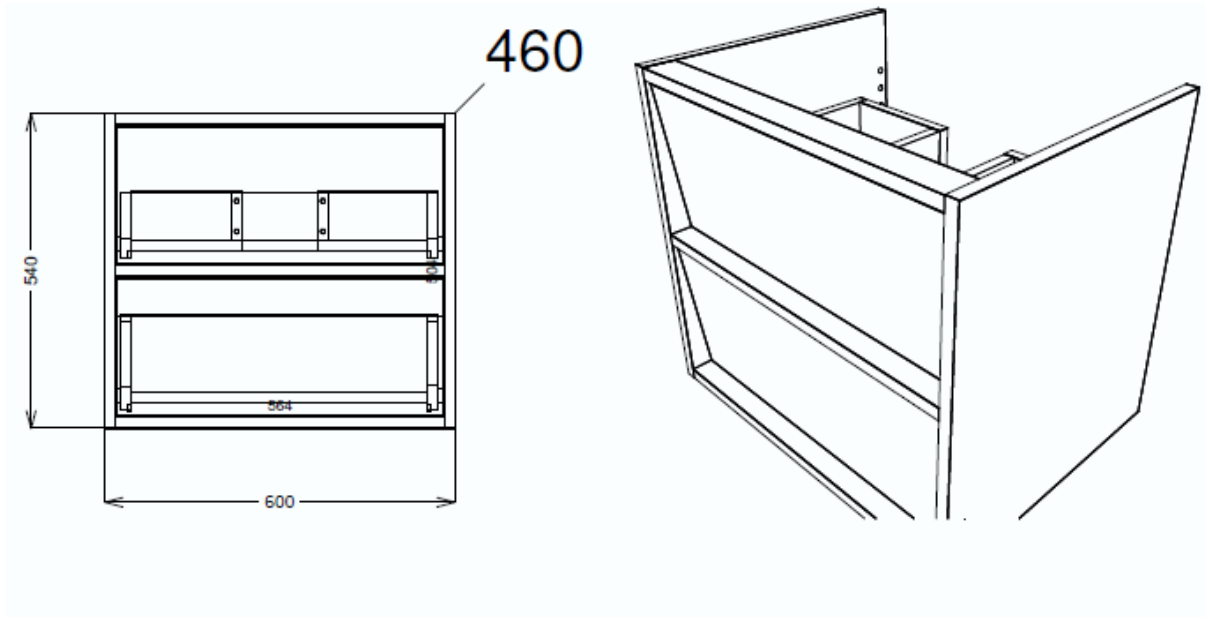

**bath  
store**

SLANT 600MM BASIN UNIT WALNUT

41405018500

**bath  
store**

SLANT 600MM WORKTOP WALNUT

41405018560