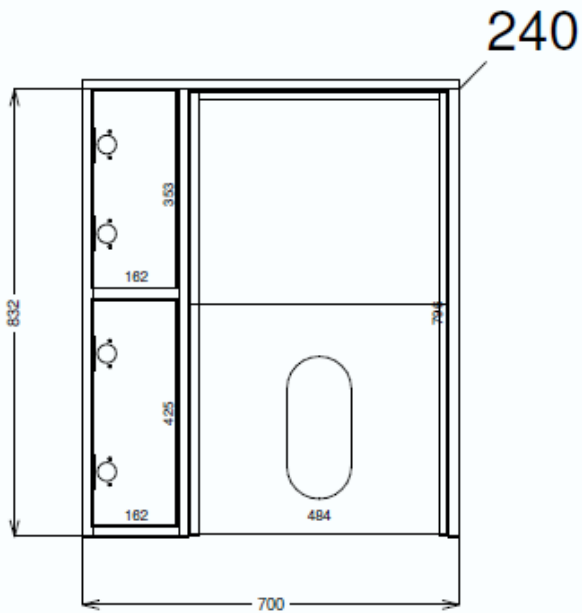

SLANT BTW AND WALL HUNG PAN UNIT UNIT
700MM WALNUT

41405018540

bathstore

41100060160 - BATHSTORE DUAL CONCEALED CISTERN POLY JACKET TOP ACCESS 400x357x160