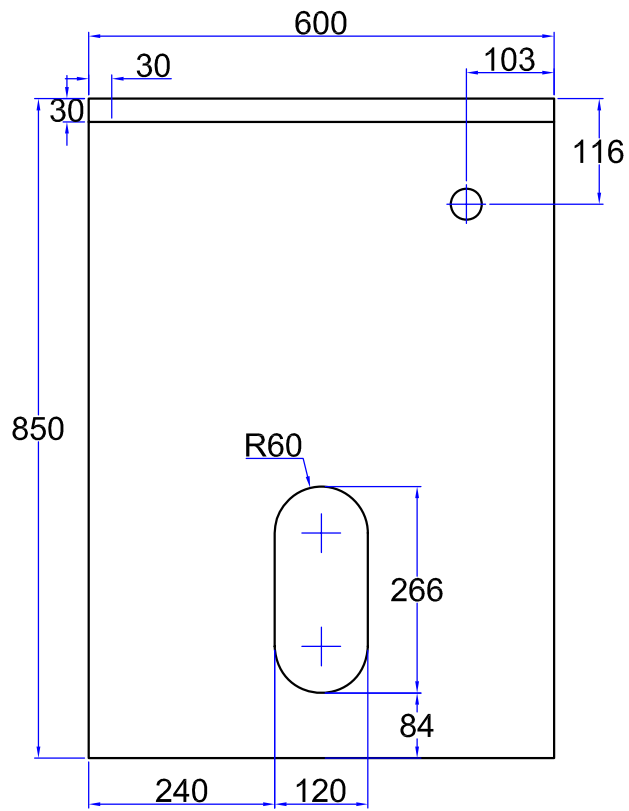

41405018690 - MyPlan 500 BACK TO WALL WC UNIT LAVA EXC FITTING W500 D305 H820

TITLE:  
EURO DUO WC UNIT

**bathstore**

## 41100060170 - MyRoom DUAL CONCEALED CISTERN POLY JACKET FRONT TOP ACCESS 340x365x145