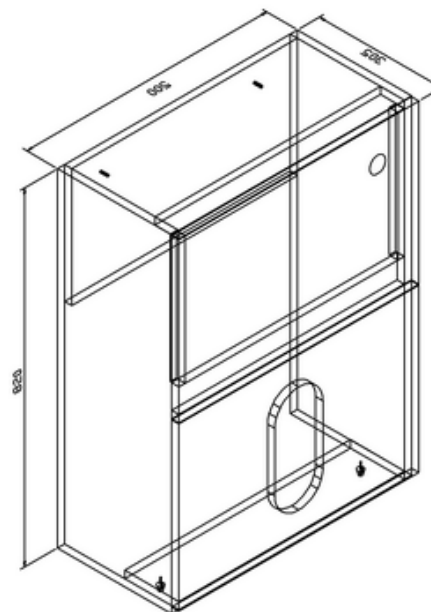

# 41405010815 - Myplan 500 back to wall WC unit gloss white EXC fitting W500 D305 H820

**bathstore**

## 41100060170 - MyRoom DUAL CONCEALED CISTERN POLY JACKET FRONT TOP ACCESS 340x365x145