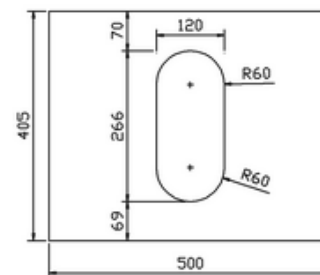

# 41405010815 - Myplan 500 back to wall WC unit gloss white EXC fitting W500 D305 H820

**bathstore**

## 41100060170 - MyRoom DUAL CONCEALED CISTERN POLY JACKET FRONT TOP ACCESS 340x365x145