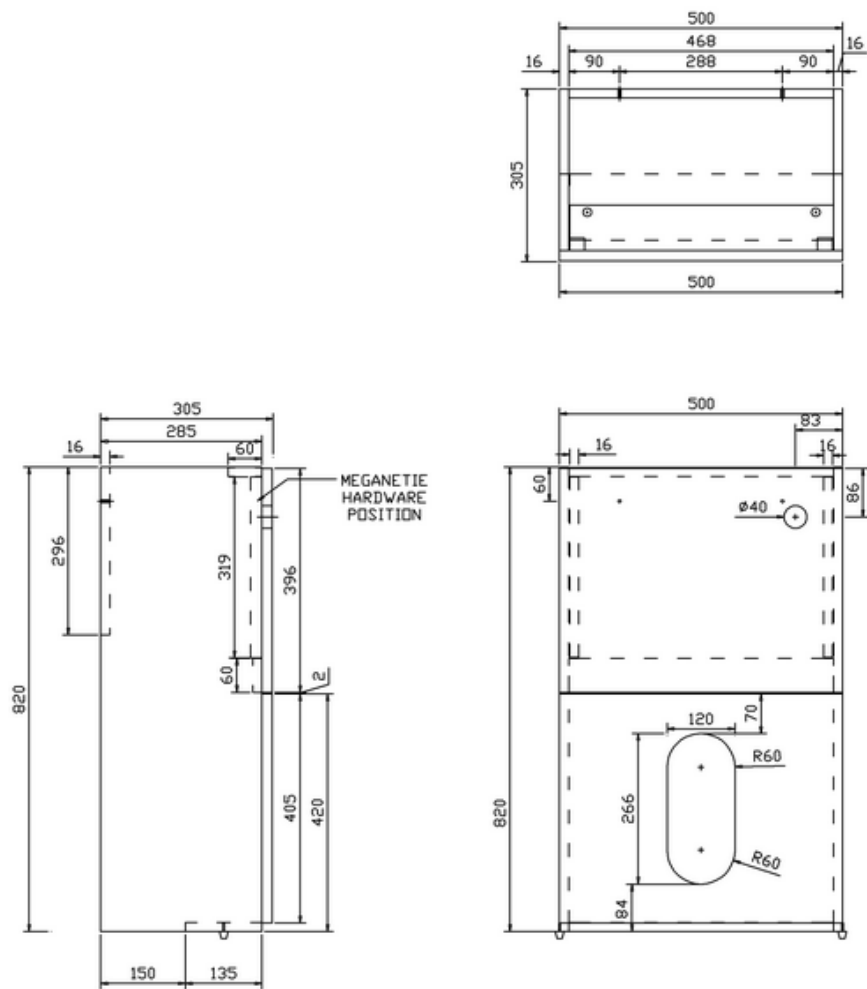

# 41405010815 - Myplan 500 back to wall WC unit gloss white EXC fitting W500 D305 H820

**bathstore**

## 41100060170 - MyRoom DUAL CONCEALED CISTERN POLY JACKET FRONT TOP ACCESS 340x365x145