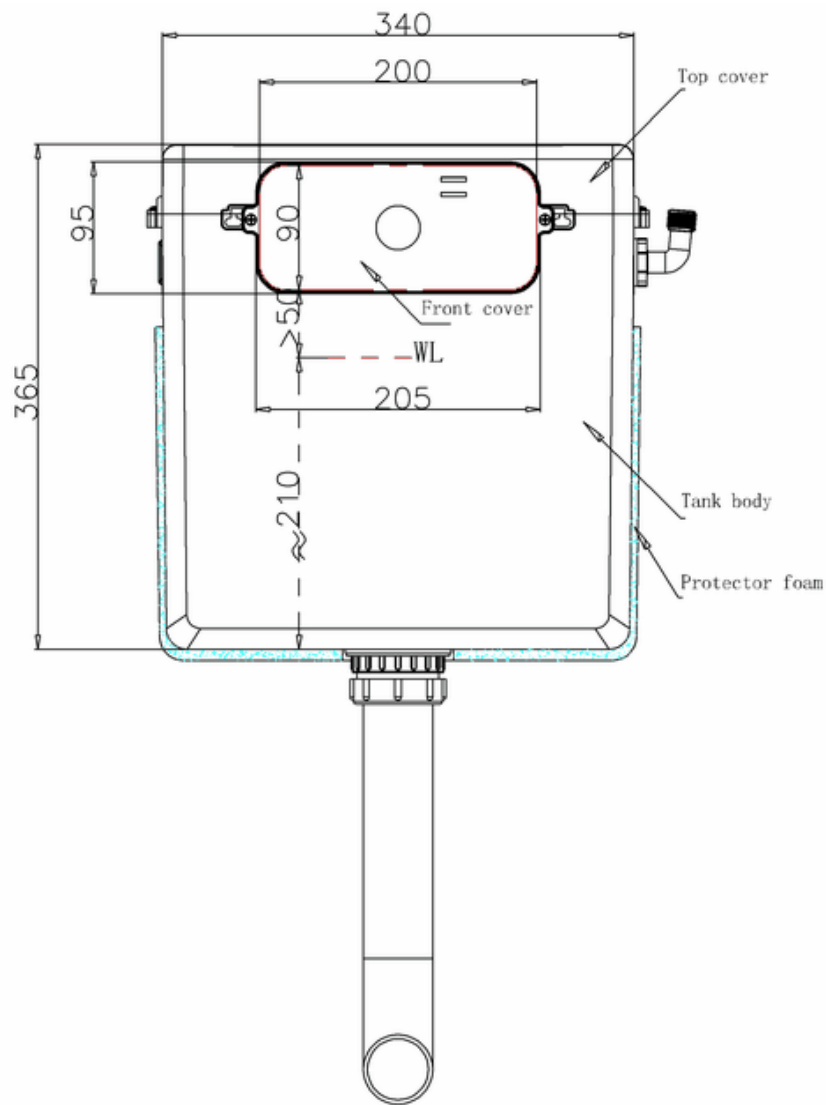

**bathstore**

## 41100060170 - MyRoom DUAL CONCEALED CISTERN POLY JACKET FRONT TOP ACCESS 340x365x145

**bathstore**

## 41100060170 - MyRoom DUAL CONCEALED CISTERN POLY JACKET FRONT TOP ACCESS 340x365x145