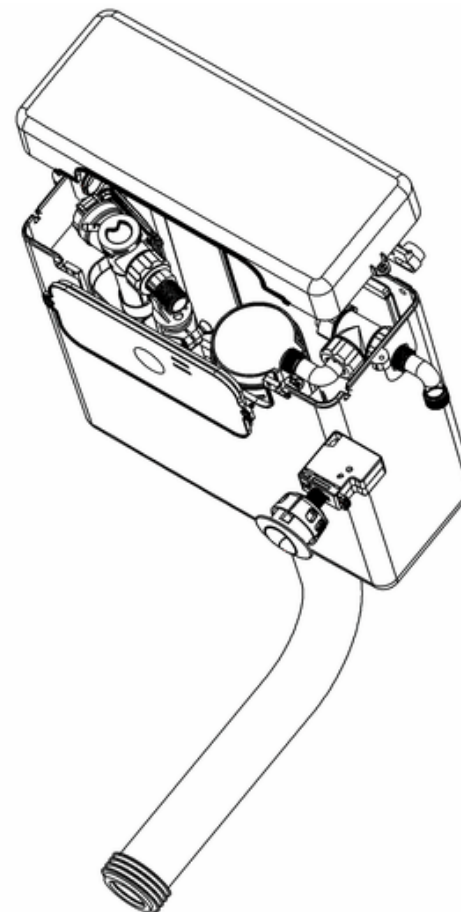

**bathstore**

## 41100060170 - MyRoom DUAL CONCEALED CISTERN POLY JACKET FRONT TOP ACCESS 340x365x145

**bathstore**

## 41100060170 - MyRoom DUAL CONCEALED CISTERN POLY JACKET FRONT TOP ACCESS 340x365x145