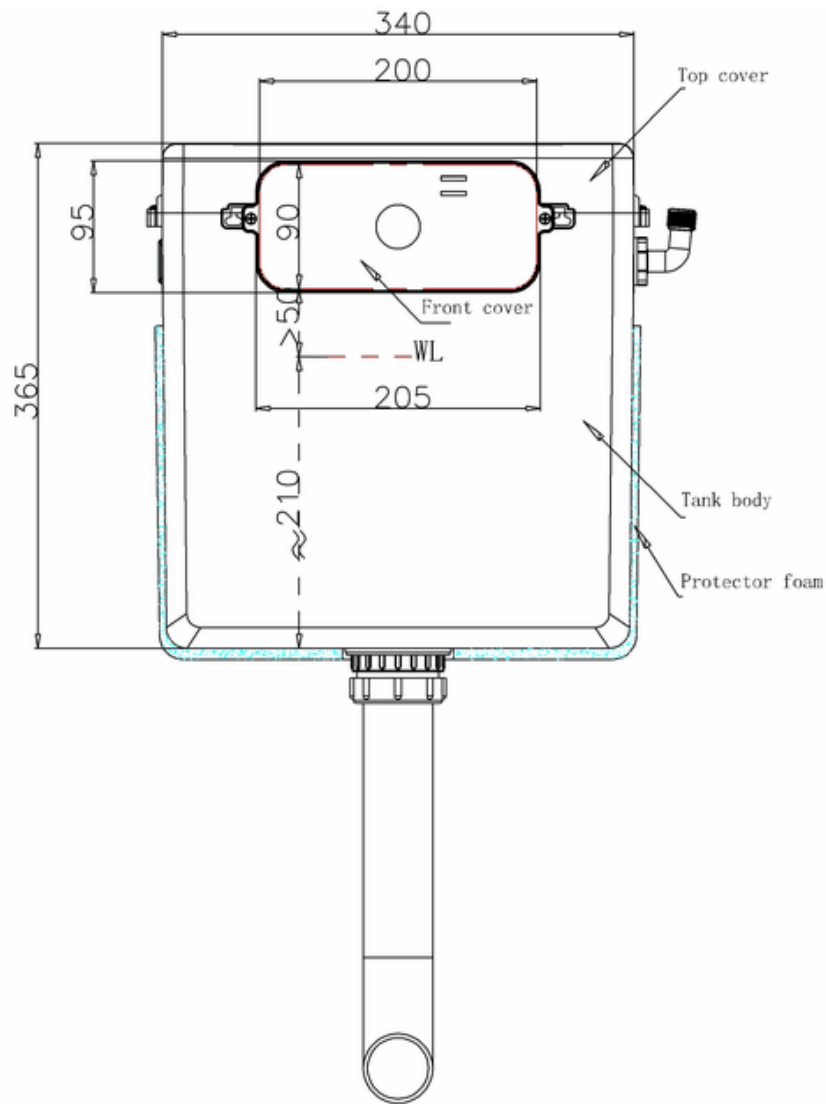

bathstore

41100060170 - MyRoom DUAL CONCEALED CISTERN POLY JACKET FRONT TOP ACCESS 340x365x145

bathstore

41100060170 - MyRoom DUAL CONCEALED CISTERN POLY JACKET FRONT TOP ACCESS 340x365x145

bathstore

41405011060 - MyPlan 600 WALL HUNG WC UNIT WENGE EXC FITTING W600 D220 H820