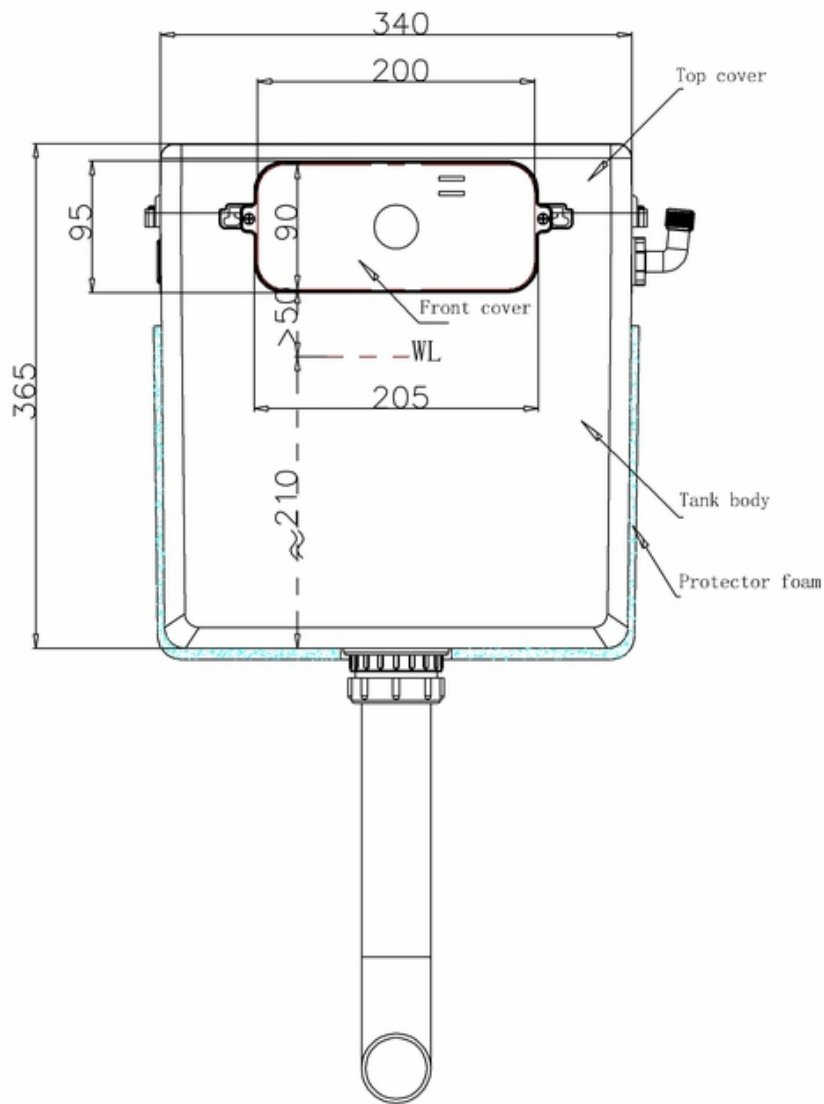

bathstore

41100060170 - MyRoom DUAL CONCEALED CISTERN POLY JACKET FRONT TOP ACCESS 340x365x145

bathstore

41100060170 - MyRoom DUAL CONCEALED CISTERN POLY JACKET FRONT TOP ACCESS 340x365x145

bathstore

41405011060 - MyPlan 600 WALL HUNG WC UNIT WENGE EXC FITTING W600 D220 H820