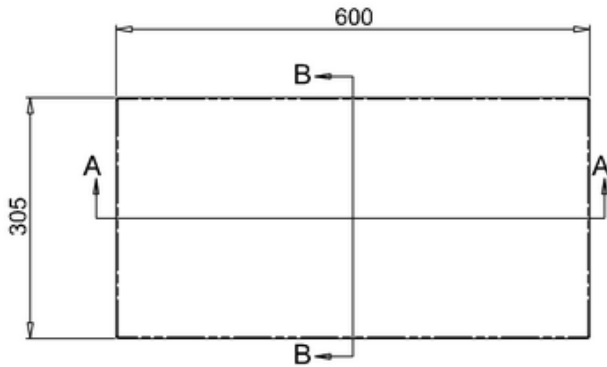

# 41405018600-MYPLAN WORKTOP FOR 600 x 450 BASIN UNIT LAVA

B-B

A-A

C  
SCALE 1:2

PERSPECTIVE  
SCALE 1:20