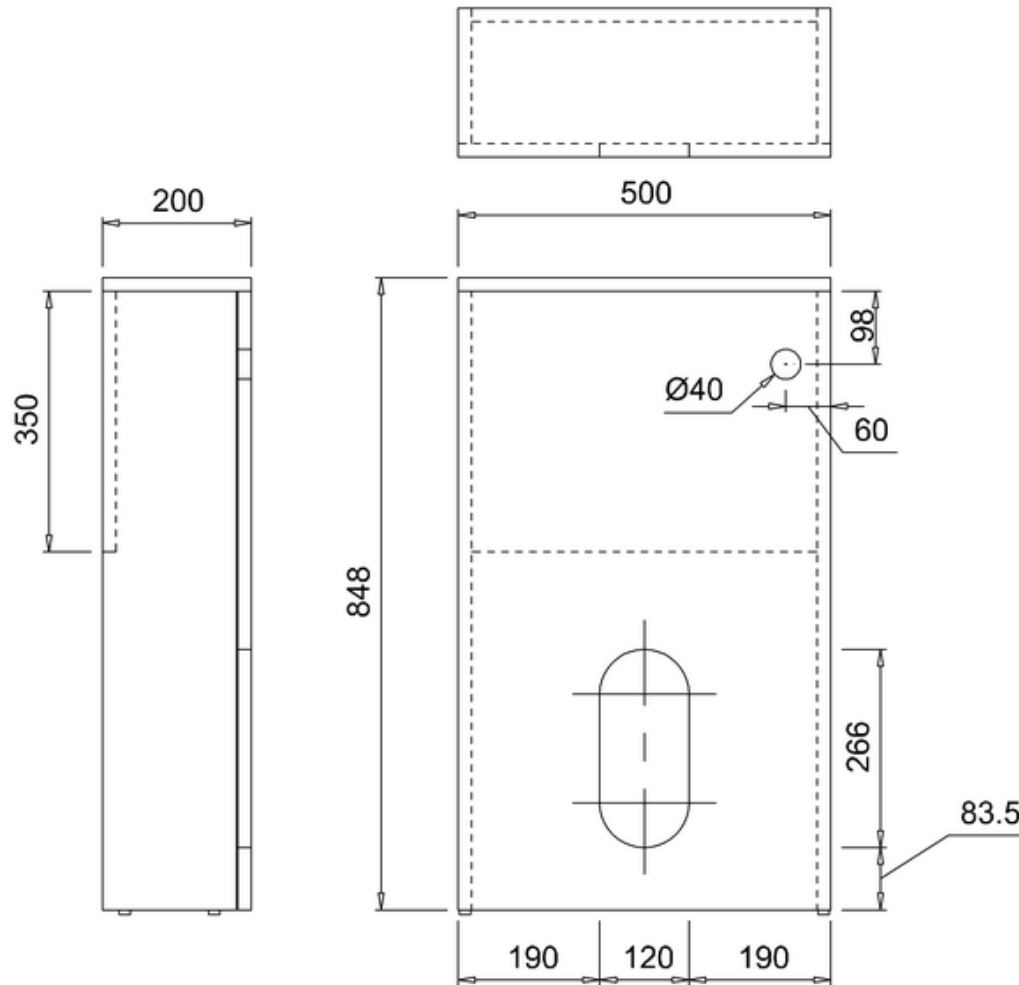

**bathstore**

**41405016540 - Waterside Gloss white 500 WC floor standing unit  
W500 D200 H850**

bathstore

# 41100060160 - BATHSTORE DUAL CONCEALED CISTERN POLY JACKET TOP ACCESS 400x357x160