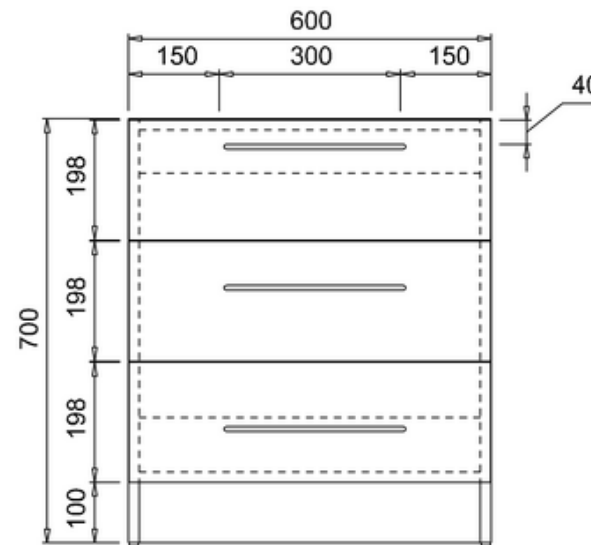

# 41405015520 - WATERSIDE GLOSS BLACK 600 FLOOR STANDING UNIT W600 D500 H694

**bath  
store**

41200240730

**WATERSIDE 600 CARRARA  
WHITE WORKTOP**