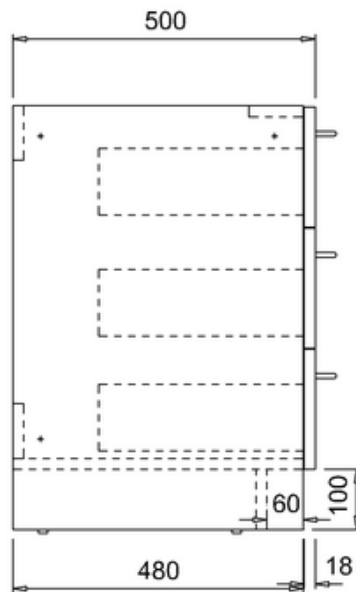

# 41405015520 - WATERSIDE GLOSS BLACK 600 FLOOR STANDING UNIT W600 D500 H694

**bath  
store**

41200240730

**WATERSIDE 600 CARRARA  
WHITE WORKTOP**