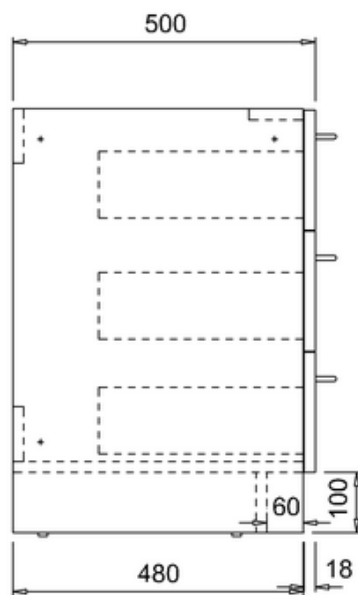

bathstore

**41405016520 - Waterside Gloss white 600 floor standing unit W600
D500 H694**

**bath
store**

41200240730

**WATERSIDE 600 CARRARA
WHITE WORKTOP**