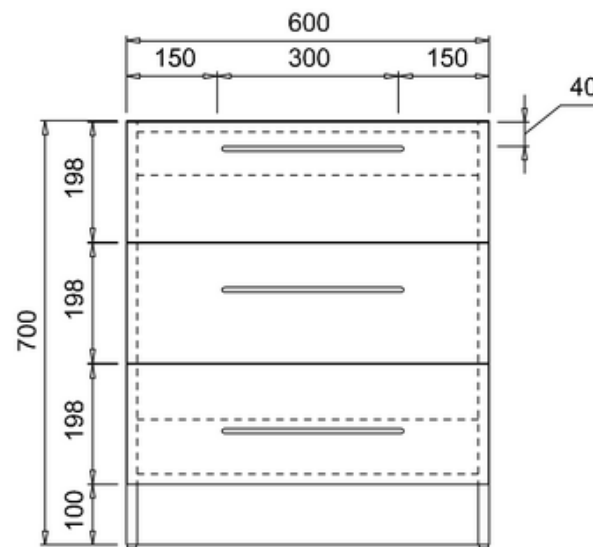

bathstore

**41405016520 - Waterside Gloss white 600 floor standing unit W600
D500 H694**

**bath
store**

41200240730

**WATERSIDE 600 CARRARA
WHITE WORKTOP**