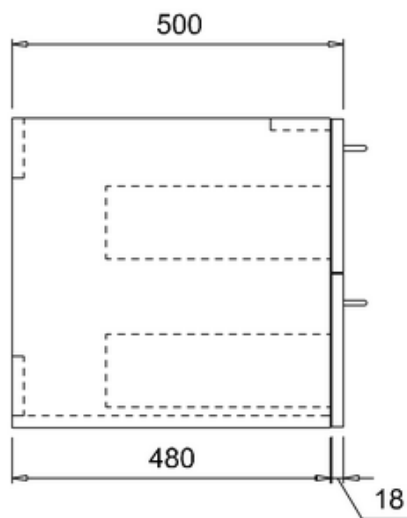

bathstore

**41405016510 - Waterside Gloss white 900 Wall hung unit W900
D500 H466**

**bath
store**

41200240720

**WATERSIDE 600 BLACK GRANITE
WORKTOP**