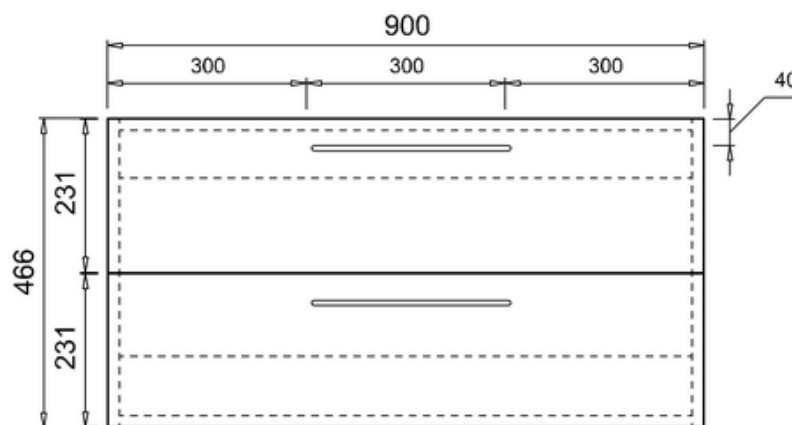

bathstore

**41405016510 - Waterside Gloss white 900 Wall hung unit W900
D500 H466**

**bath
store**

41200240720

**WATERSIDE 600 BLACK GRANITE
WORKTOP**