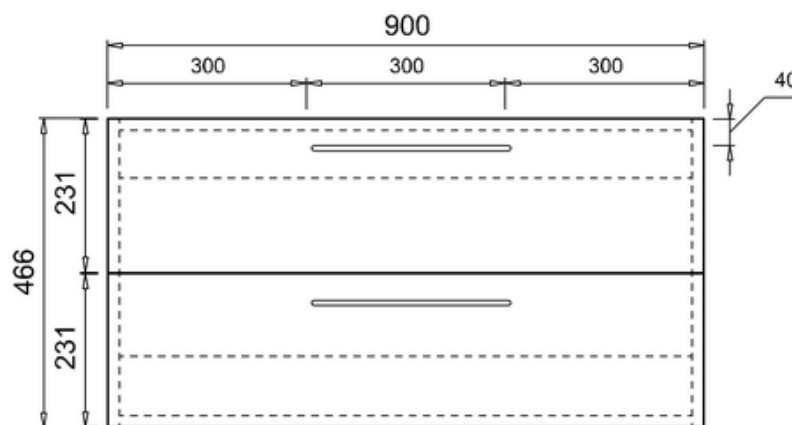

bathstore

**41405016510 - Waterside Gloss white 900 Wall hung unit W900
D500 H466**

**bath
store**

41200240710

**WATERSIDE 600 GLOSS WHITE
WORKTOP**