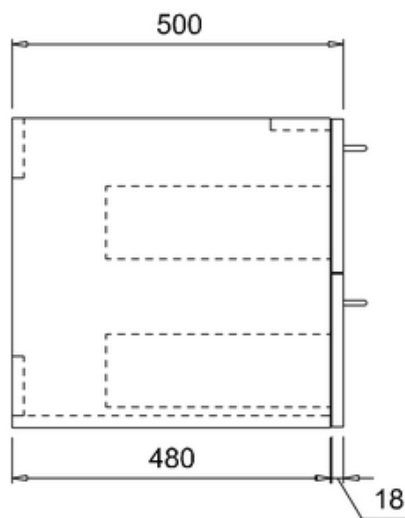

bathstore

**41405016510 - Waterside Gloss white 900 Wall hung unit W900
D500 H466**

**bath
store**

41200240710

**WATERSIDE 600 GLOSS WHITE
WORKTOP**