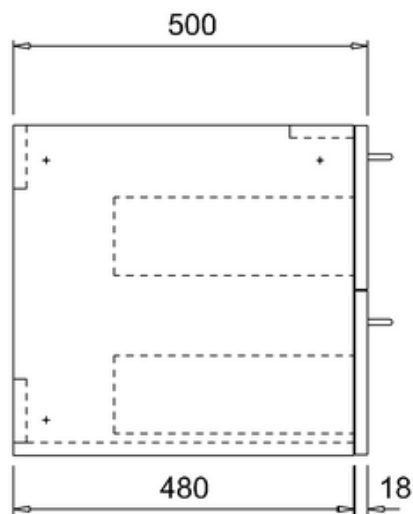

bathstore

**41405016500 - Waterside Gloss white 600 Wall hung unit W600
D500 H466**

bathstore

41405016560 - Waterside Gloss white 600 worktop W600 D500 H18