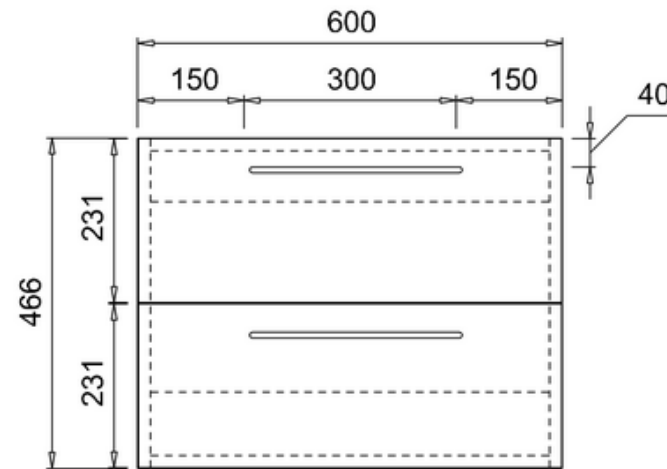

**bathstore**

**41405016500 - Waterside Gloss white 600 Wall hung unit W600  
D500 H466**

**bathstore**

**41405016560 - Waterside Gloss white 600 worktop W600 D500 H18**