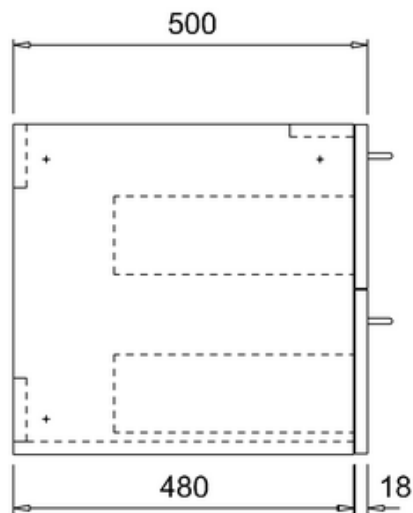

**bathstore**

**41405016500 - Waterside Gloss white 600 Wall hung unit W600  
D500 H466**

**bathstore**

**41405016560 - Waterside Gloss white 600 worktop W600 D500 H18**