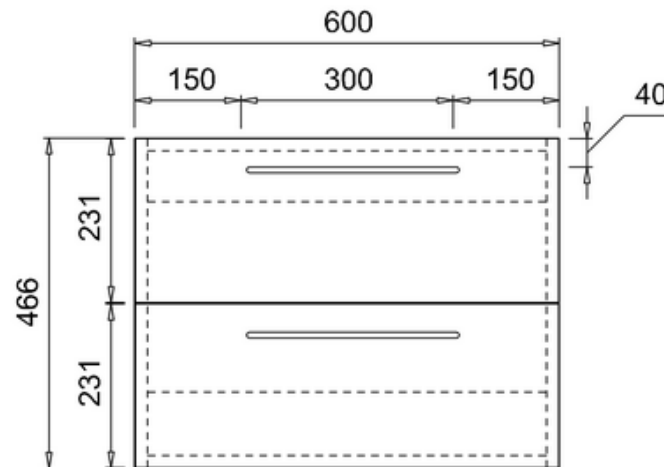

bathstore

**41405016500 - Waterside Gloss white 600 Wall hung unit W600
D500 H466**

bathstore

41405016560 - Waterside Gloss white 600 worktop W600 D500 H18