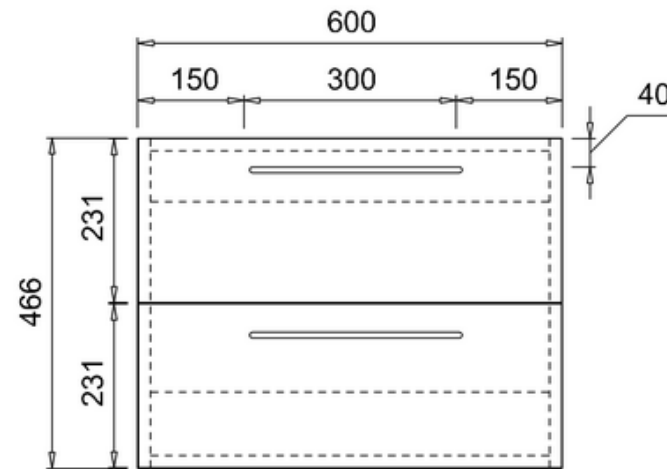

**bathstore**

**41405015500 - WATERSIDE GLOSS BLACK 600 WALL HUNG UNIT  
W600 D500 H466**

**bath  
store**

41200240710

**WATERSIDE 600 GLOSS WHITE  
WORKTOP**