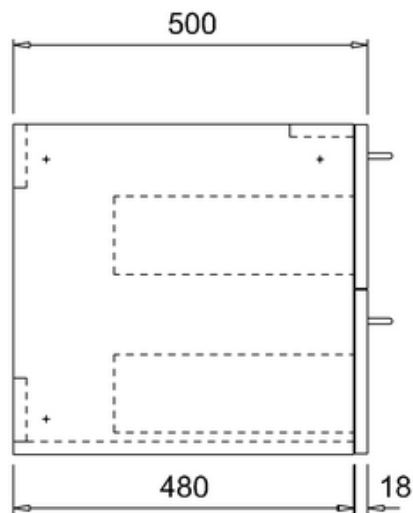

**bathstore**

**41405015500 - WATERSIDE GLOSS BLACK 600 WALL HUNG UNIT  
W600 D500 H466**

**bath  
store**

41200240710

**WATERSIDE 600 GLOSS WHITE  
WORKTOP**