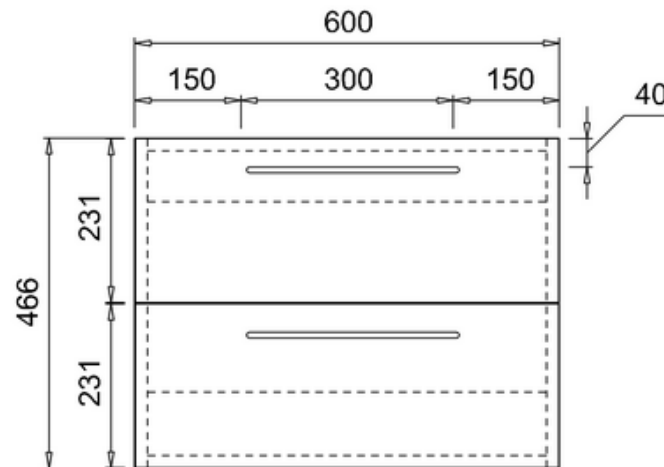

bathstore

**41405016500 - Waterside Gloss white 600 Wall hung unit W600
D500 H466**

**bath
store**

41200240730

**WATERSIDE 600 CARRARA
WHITE WORKTOP**