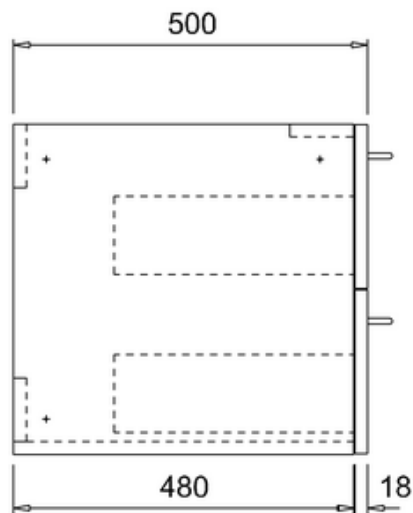

**bathstore**

**41405016500 - Waterside Gloss white 600 Wall hung unit W600  
D500 H466**

**bath  
store**

41200240730

**WATERSIDE 600 CARRARA  
WHITE WORKTOP**