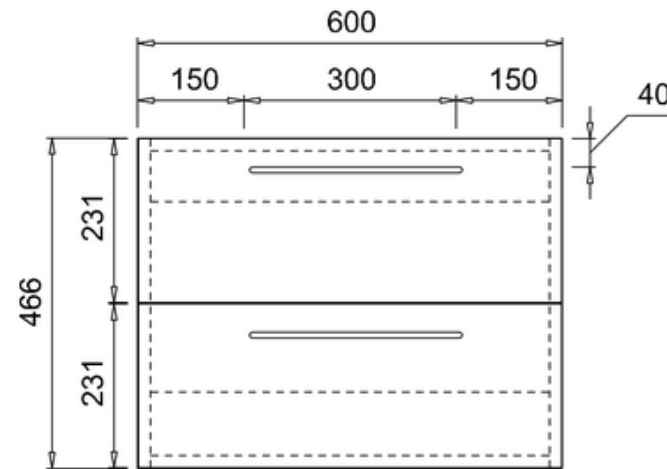

**bathstore**

**41405016500 - Waterside Gloss white 600 Wall hung unit W600  
D500 H466**

**bath  
store**

41200240730

**WATERSIDE 600 CARRARA  
WHITE WORKTOP**