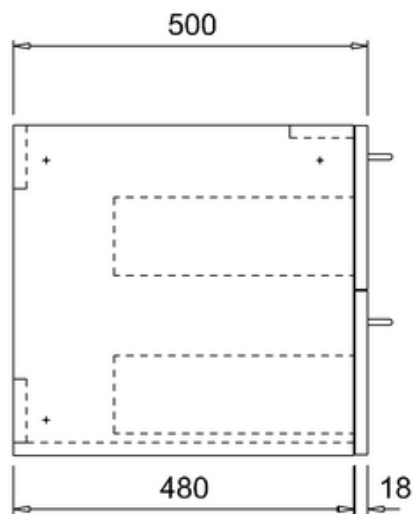

bathstore

**41405016500 - Waterside Gloss white 600 Wall hung unit W600
D500 H466**

**bath
store**

41200240730

**WATERSIDE 600 CARRARA
WHITE WORKTOP**