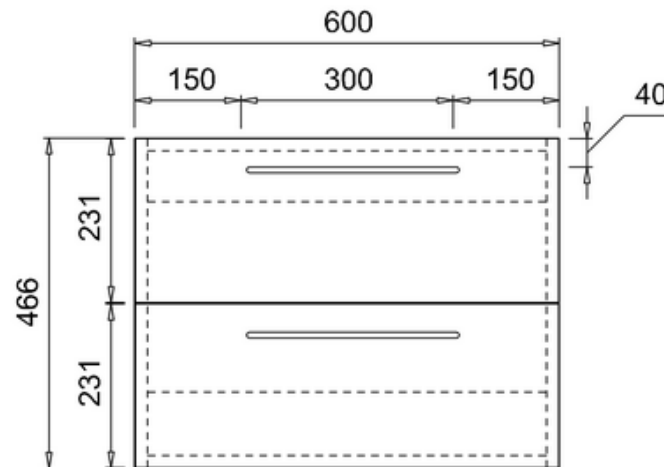

bathstore

**41405016500 - Waterside Gloss white 600 Wall hung unit W600
D500 H466**

**bath
store**

41200240720

**WATERSIDE 600 BLACK GRANITE
WORKTOP**