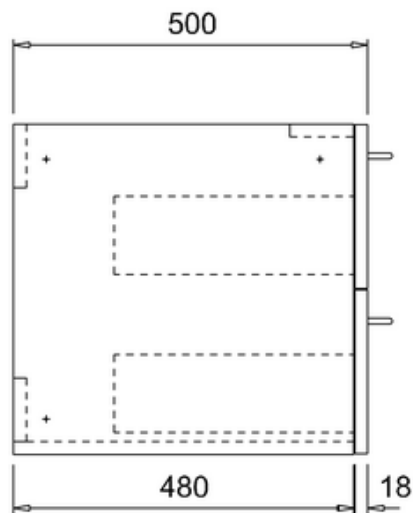

**bathstore**

**41405016500 - Waterside Gloss white 600 Wall hung unit W600  
D500 H466**

41200240720

**WATERSIDE 600 BLACK GRANITE  
WORKTOP**