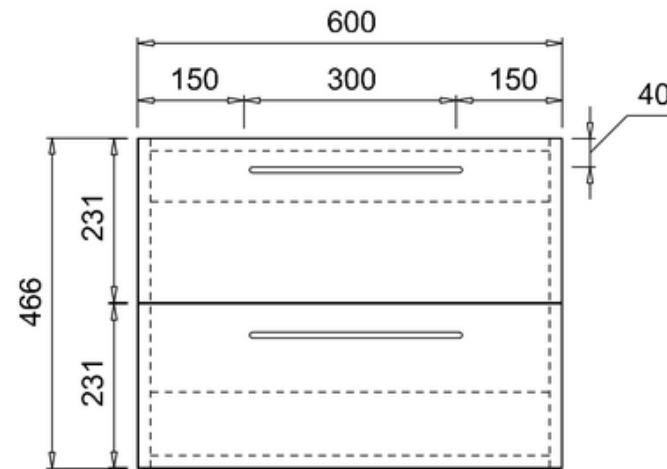

**bathstore**

**41405016500 - Waterside Gloss white 600 Wall hung unit W600  
D500 H466**

41200240720

**WATERSIDE 600 BLACK GRANITE  
WORKTOP**