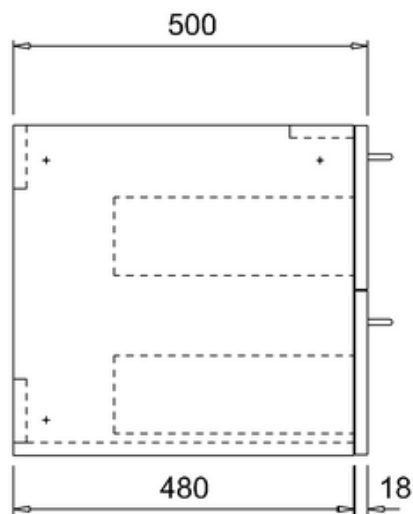

bathstore

**41405016500 - Waterside Gloss white 600 Wall hung unit W600
D500 H466**

**bath
store**

41200240720

**WATERSIDE 600 BLACK GRANITE
WORKTOP**