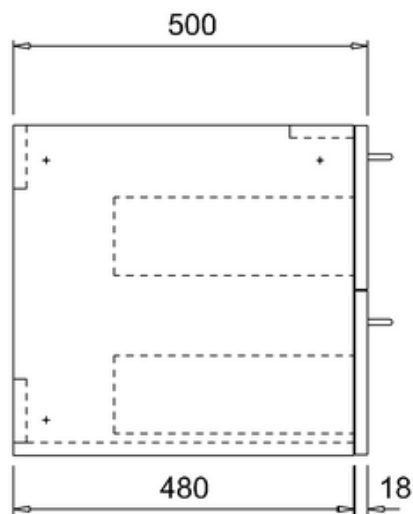

bathstore

**41405016500 - Waterside Gloss white 600 Wall hung unit W600
D500 H466**

**bath
store**

41200240710

**WATERSIDE 600 GLOSS WHITE
WORKTOP**