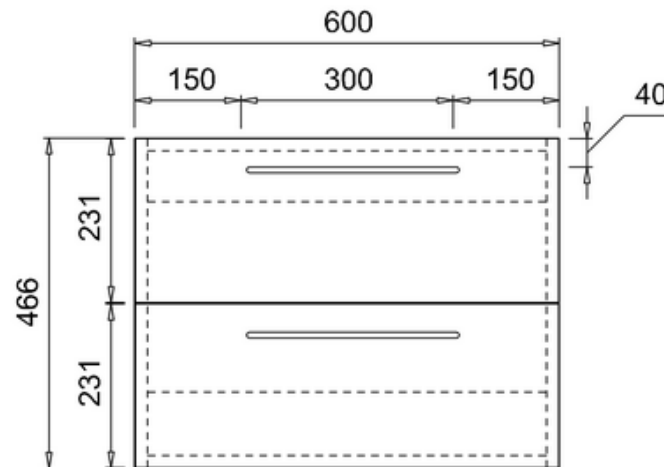

bathstore

**41405016500 - Waterside Gloss white 600 Wall hung unit W600
D500 H466**

**bath
store**

41200240710

**WATERSIDE 600 GLOSS WHITE
WORKTOP**