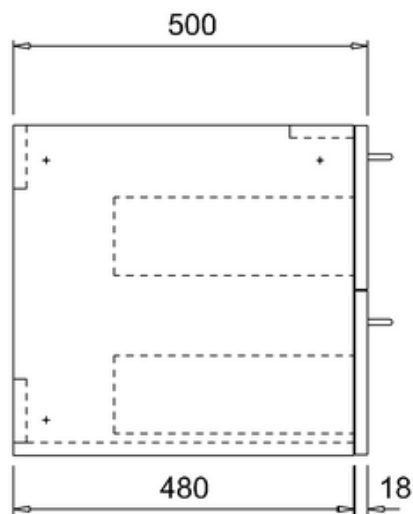

bathstore

**41405016500 - Waterside Gloss white 600 Wall hung unit W600
D500 H466**

bathstore

41405016580 - Waterside Gloss white 1200 worktop W1200 D500 H18