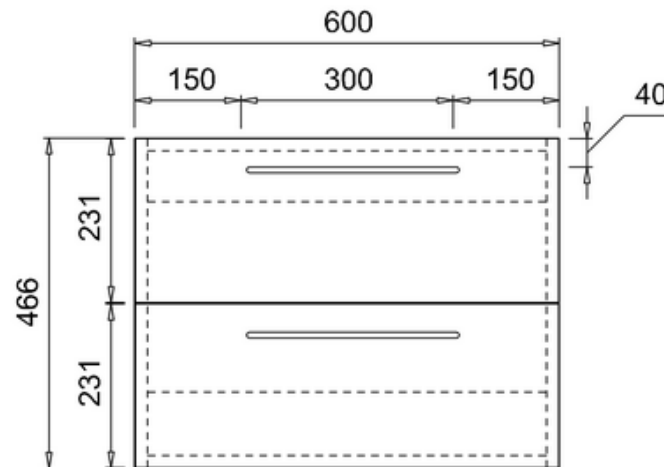

bathstore

**41405016500 - Waterside Gloss white 600 Wall hung unit W600
D500 H466**

bathstore

41405016580 - Waterside Gloss white 1200 worktop W1200 D500 H18