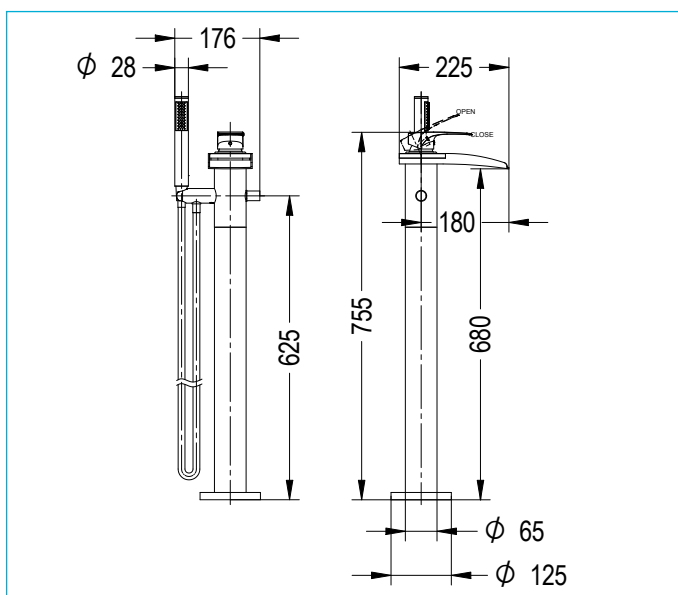

OPENWATER MONO FLOORSTANDING BATH FILLER WITH HANDSET

ILLUSTRATED

20007014390 OPENWATER MONO FLOORSTANDING BATH FILLER WITH HANDSET

CONFIGURATION OPTIONS

MATERIAL

Brass

STANDARDS

BS EN 817

BS EN 200

NET WEIGHTS

Bath filler and handset 10.3kg

COLOURS AND FINISHES

Chrome plated

SPECIAL NOTES

FEATURES

Contemporary style bath filler with waterfall spout
Additional handset for flexibility

| Flow Rate (litres per minute) | 0.2 bar | 0.5 bar | 1 bar | 2 bar | 3 bar |
|----------------------------------|---------|---------|-------|-------|-------|
| Bath spout | 5.4 | 10.2 | 15.5 | 23.7 | 31.2 |
| Handset | 3.1 | 5.6 | 8.2 | 12.1 | 15.4 |