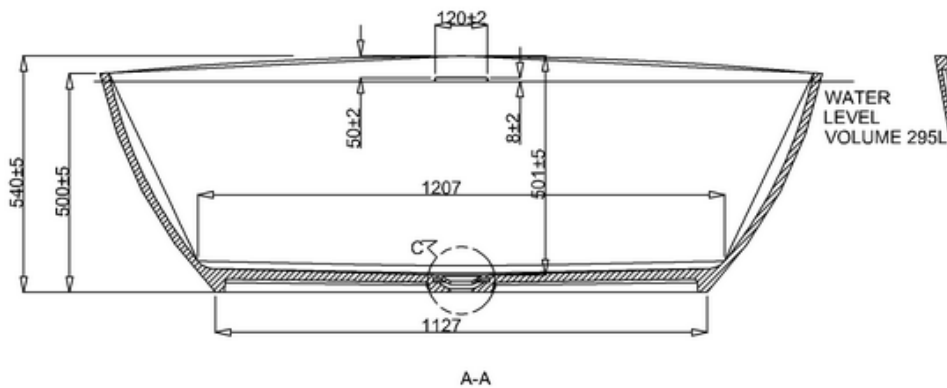

bathstore

41405003260 - BAYOU TOUCH STONE BATH NTH L1650 W690 H540

WATER LEVEL VOLUME 295L

B-B

C

Note:
Whole dimension tolerance is ± 5 .
Waste hole dimension tolerance is $+2/-3$.
Tap hole dimension tolerance is $+2/-1$.

bathstore

41405003195 - BAYOU LAGOON LANDMARK EXTENDED WASTE CHROME