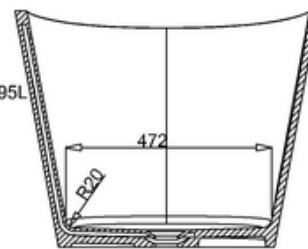

bathstore

41405003260 - BAYOU TOUCH STONE BATH NTH L1650 W690 H540

WATER LEVEL VOLUME 295L

B-B

C

Note:
Whole dimension tolerance is ± 5 .
Waste hole dimension tolerance is $+2/-3$.
Tap hole dimension tolerance is $+2/-1$.