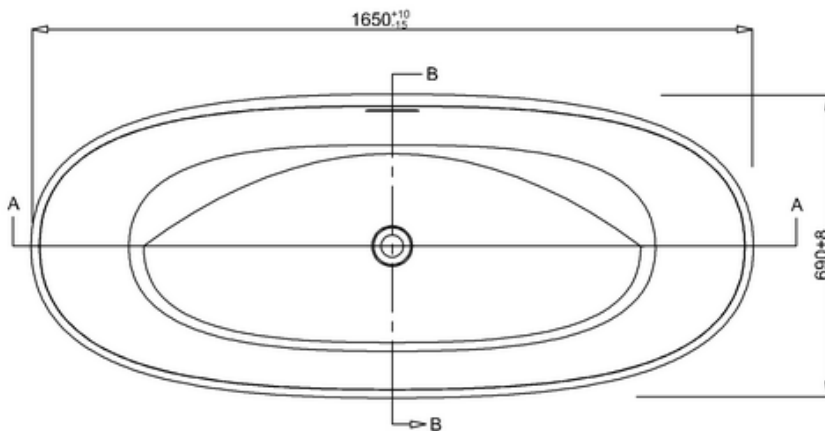

bathstore

41405003260 - BAYOU TOUCH STONE BATH NTH L1650 W690 H540

WATER LEVEL VOLUME 295L

B-B

C

Note:
Whole dimension tolerance is ± 5 .
Waste hole dimension tolerance is $+2/-3$.
Tap hole dimension tolerance is $+2/-1$.

bathstore

41405003195 - BAYOU LAGOON LANDMARK EXTENDED WASTE CHROME