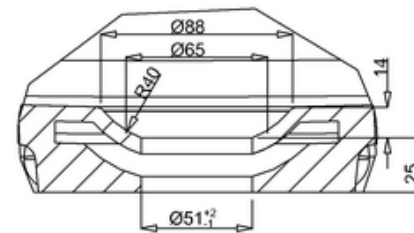

bathstore

41405003260 - BAYOU TOUCH STONE BATH NTH L1650 W690 H540

WATER LEVEL VOLUME 295L

B-B

C

Note:
Whole dimension tolerance is ± 5 .
Waste hole dimension tolerance is $+2/-3$.
Tap hole dimension tolerance is $+2/-1$.