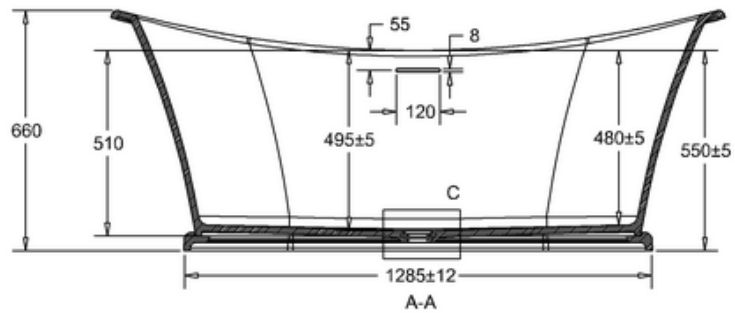

bathstore

41405003250 - LANDMARK TOUCH STONE BATH NTH NO PAINT L1690 W750 H660

C
SCALE 1:2

PERSPECTIVE
SCALE 1:40

bathstore

41405003195 - BAYOU LAGOON LANDMARK EXTENDED WASTE CHROME