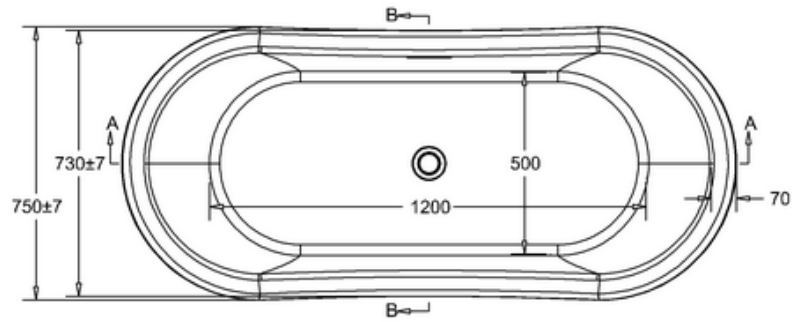

bathstore

41405003250 - LANDMARK TOUCH STONE BATH NTH NO PAINT L1690 W750 H660

C
SCALE 1:2

PERSPECTIVE
SCALE 1:40

bathstore

41405003195 - BAYOU LAGOON LANDMARK EXTENDED WASTE CHROME