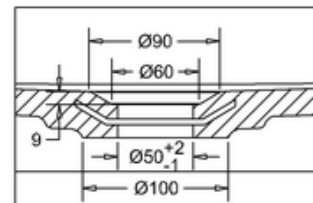

bathstore

41405003250 - LANDMARK TOUCH STONE BATH NTH NO PAINT L1690 W750 H660

C
SCALE 1:2

PERSPECTIVE
SCALE 1:40

bathstore

41405003195 - BAYOU LAGOON LANDMARK EXTENDED WASTE CHROME