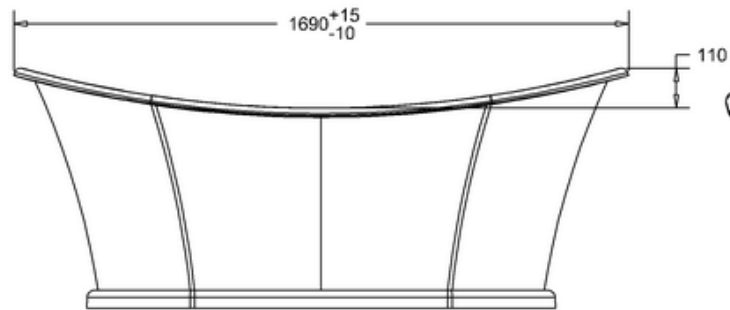

bathstore

41405003250 - LANDMARK TOUCH STONE BATH NTH NO PAINT L1690 W750 H660

C
SCALE 1:2

PERSPECTIVE
SCALE 1:40

bathstore

41405003195 - BAYOU LAGOON LANDMARK EXTENDED WASTE CHROME