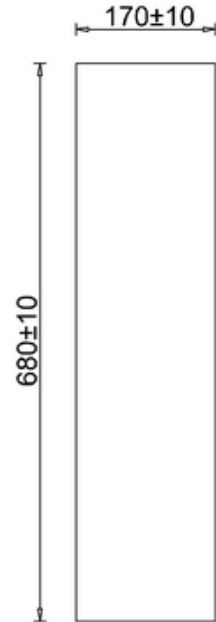

bathstore

**42000090210 - CITYSPACE PEDESTAL WHT W680 D200 H180
EC450P**

Remark:

- 1: Flatness of installation surface: 0~2mm
- 2: Flatness of whole surface: 0~5mm
- 3: Height difference between left and right: 0~3mm