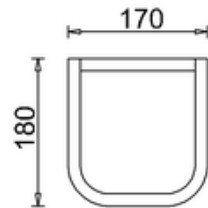

bathstore

**42000090210 - CITYSPACE PEDESTAL WHT W680 D200 H180
EC450P**

Remark:

- 1: Flatness of installation surface: 0~2mm
- 2: Flatness of whole surface: 0~5mm
- 3: Height difference between left and right: 0~3mm