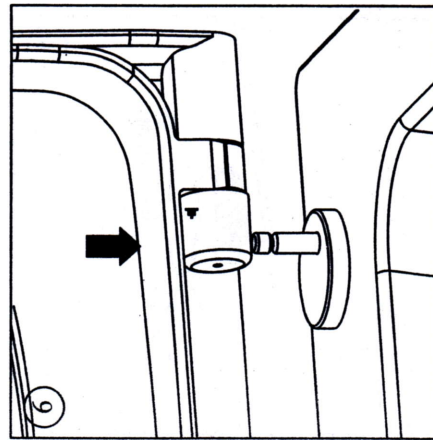

SOFT CLOSE

TOILET SEAT FIXING AND INSTRUCTION MANUAL

MAINTENANCE INSTRUCTIONS :

TO KEEP THE SEAT SHINY , IT SHOULD BE CLEANED WITH A MOIST , SOFT CLOTH. DO NOT USE STRONG OR ABRASIVE CLEANING PRODUCTS.