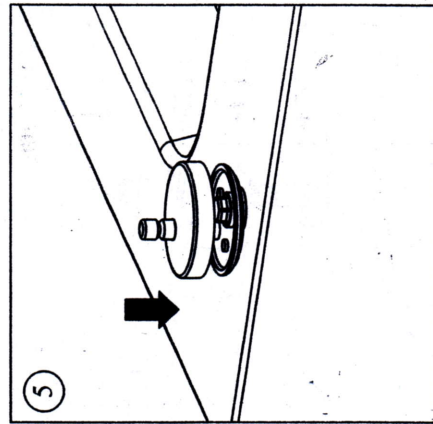

SOFT CLOSE

TOILET SEAT FIXING AND INSTRUCTION MANUAL

MAINTENANCE INSTRUCTIONS :

TO KEEP THE SEAT SHINY , IT SHOULD BE CLEANED WITH A MOIST , SOFT CLOTH. DO NOT USE STRONG OR ABRASIVE CLEANING PRODUCTS.