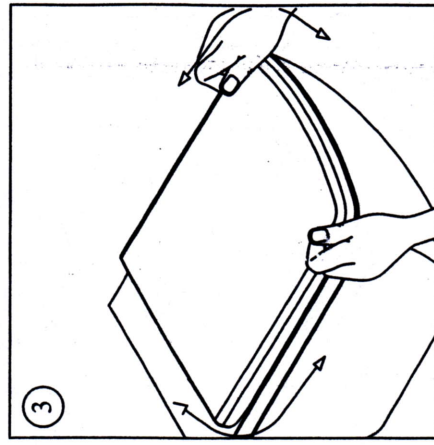

SOFT CLOSE

TOILET SEAT FIXING AND INSTRUCTION MANUAL

MAINTENANCE INSTRUCTIONS :

TO KEEP THE SEAT SHINY , IT SHOULD BE CLEANED WITH A MOIST , SOFT CLOTH. DO NOT USE STRONG OR ABRASIVE CLEANING PRODUCTS.