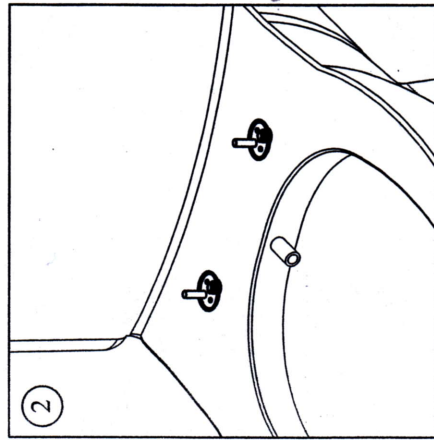

SOFT CLOSE

TOILET SEAT FIXING AND INSTRUCTION MANUAL

MAINTENANCE INSTRUCTIONS :

TO KEEP THE SEAT SHINY , IT SHOULD BE CLEANED WITH A MOIST , SOFT CLOTH. DO NOT USE STRONG OR ABRASIVE CLEANING PRODUCTS.