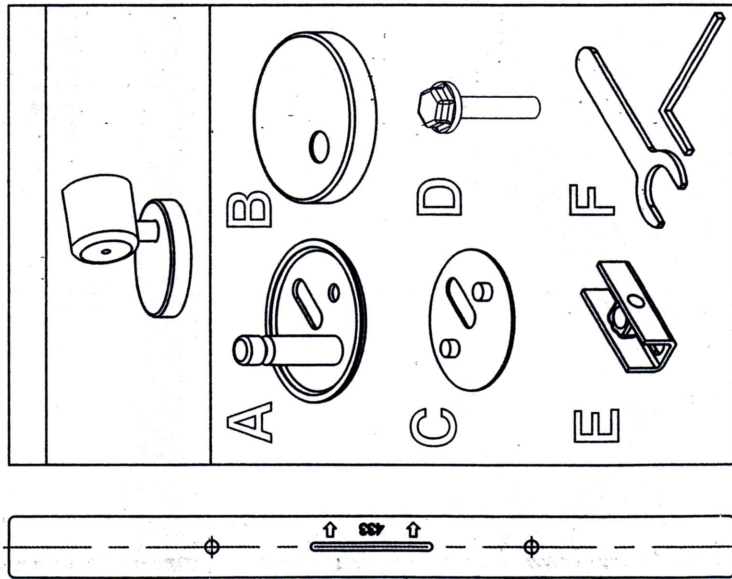

SOFT CLOSE

TOILET SEAT FIXING AND INSTRUCTION MANUAL

MAINTENANCE INSTRUCTIONS :

TO KEEP THE SEAT SHINY , IT SHOULD BE CLEANED WITH A MOIST , SOFT CLOTH. DO NOT USE STRONG OR ABRASIVE CLEANING PRODUCTS.