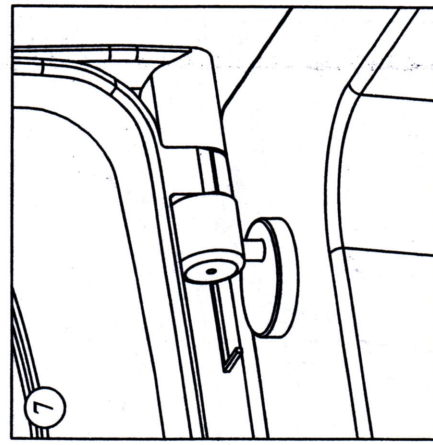

SOFT CLOSE

TOILET SEAT FIXING AND INSTRUCTION MANUAL

MAINTENANCE INSTRUCTIONS :

TO KEEP THE SEAT SHINY , IT SHOULD BE CLEANED WITH A MOIST , SOFT CLOTH. DO NOT USE STRONG OR ABRASIVE CLEANING PRODUCTS.