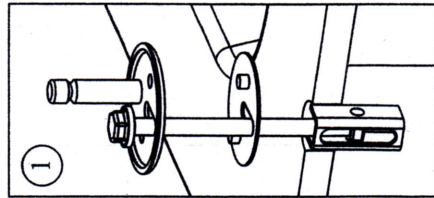

SOFT CLOSE

TOILET SEAT FIXING AND INSTRUCTION MANUAL

MAINTENANCE INSTRUCTIONS :

TO KEEP THE SEAT SHINY , IT SHOULD BE CLEANED WITH A MOIST , SOFT CLOTH. DO NOT USE STRONG OR ABRASIVE CLEANING PRODUCTS.