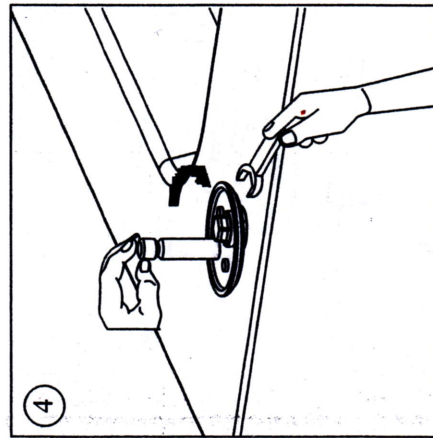

SOFT CLOSE

TOILET SEAT FIXING AND INSTRUCTION MANUAL

MAINTENANCE INSTRUCTIONS :

TO KEEP THE SEAT SHINY , IT SHOULD BE CLEANED WITH A MOIST , SOFT CLOTH. DO NOT USE STRONG OR ABRASIVE CLEANING PRODUCTS.