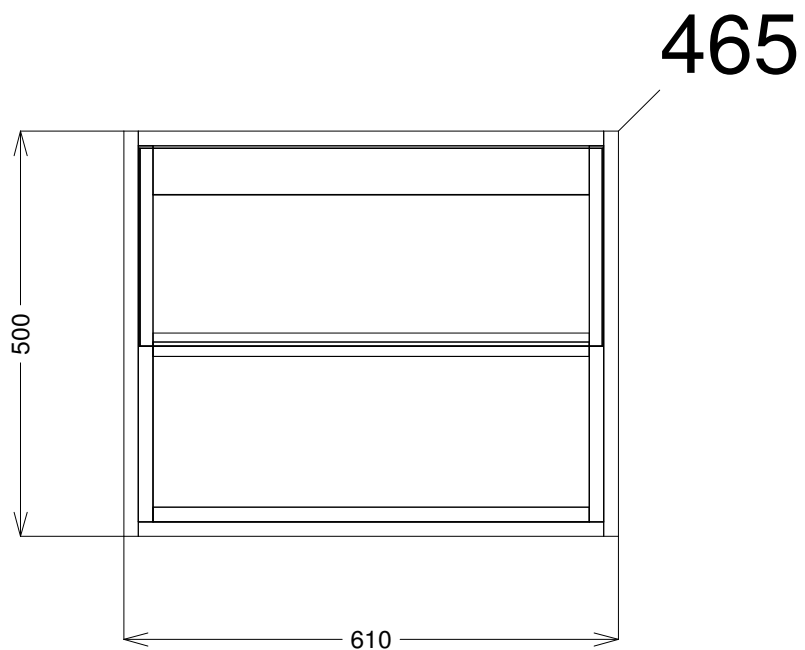

**bath
store**

(610W x 500H x 465D) +/- 2mm

LINCOLN – BASIN DIMENSIONS (1)