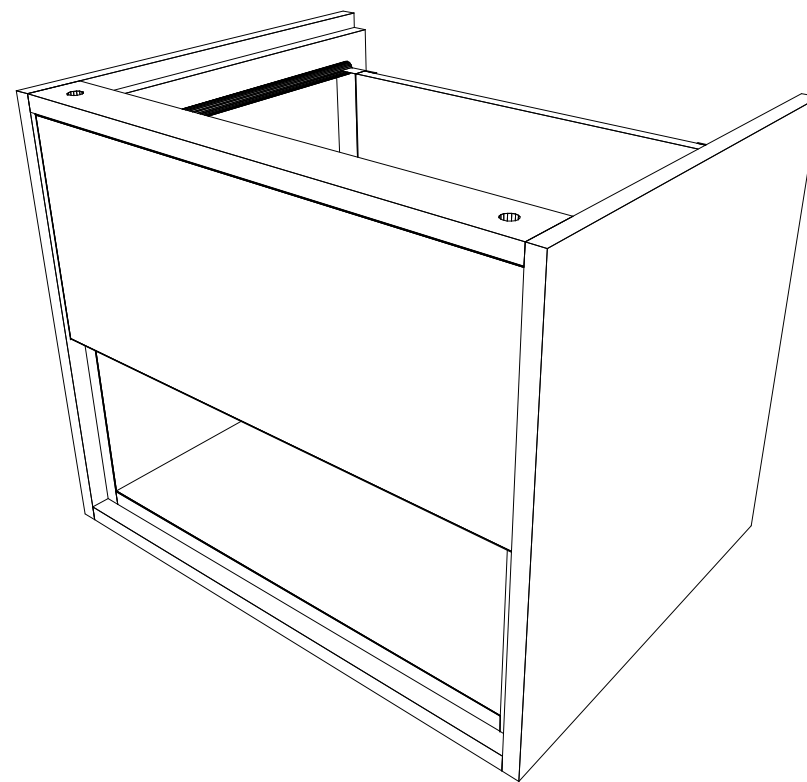

**bath
store**

(610W x 500H x 465D) +/- 2mm

LINCOLN – BASIN DIMENSIONS (1)