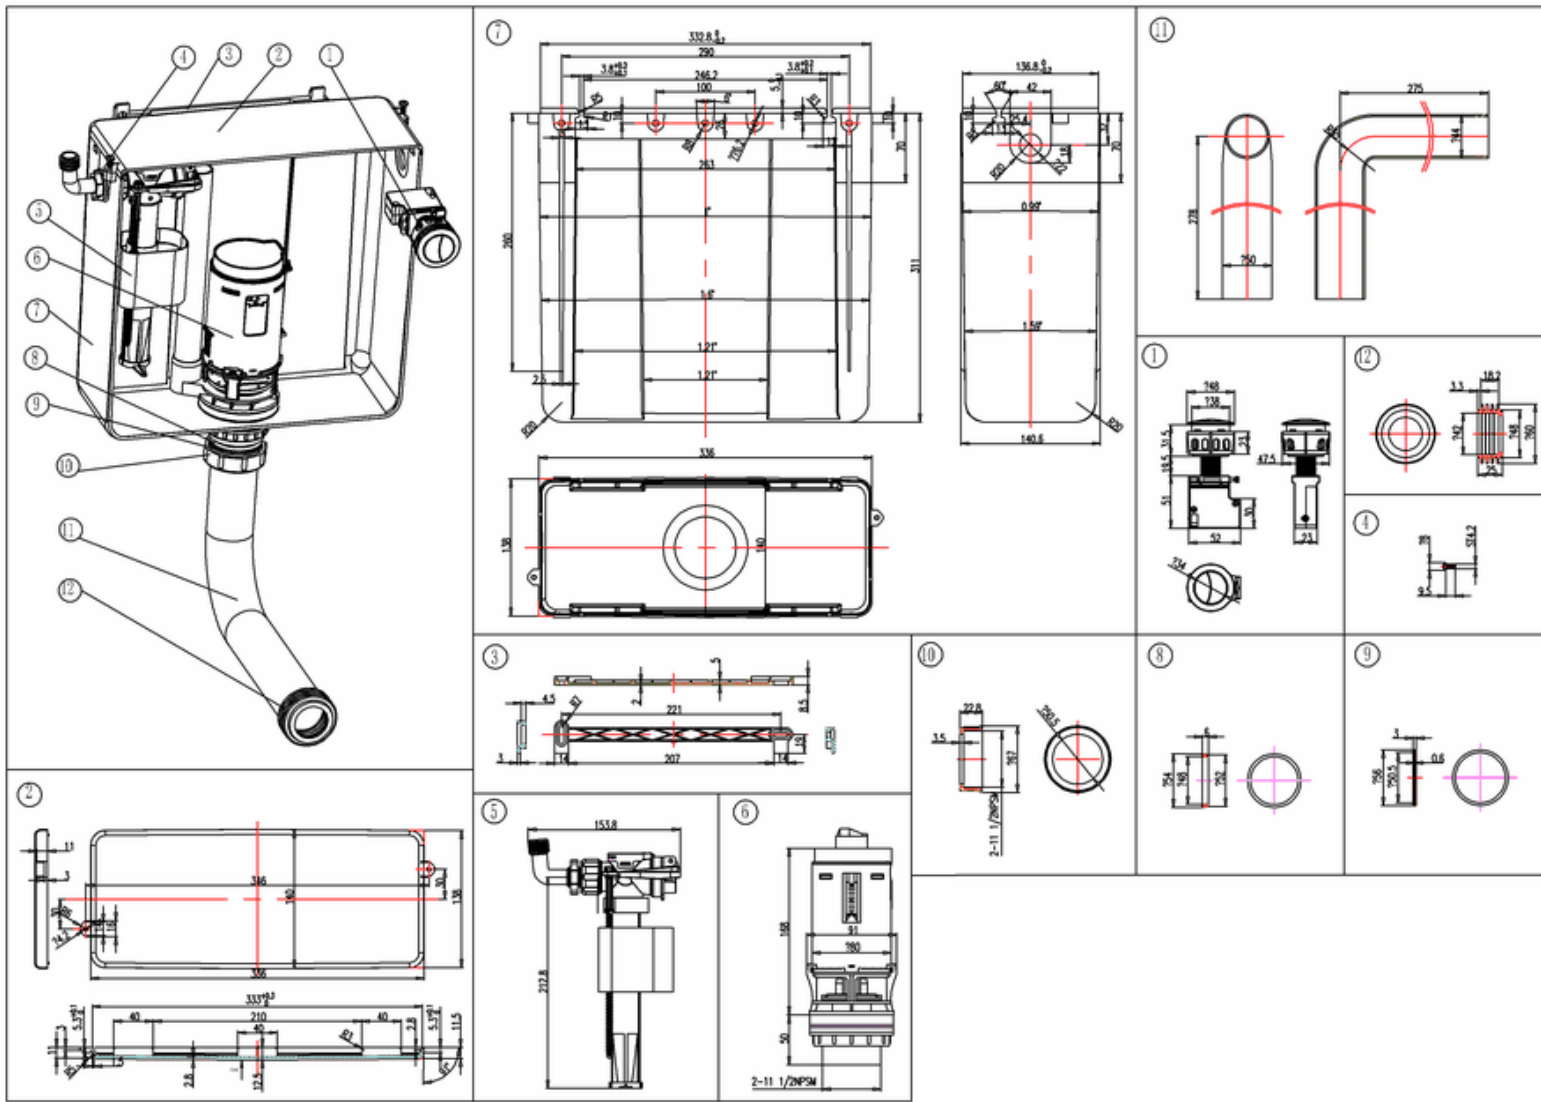

# 41100060160 - BATHSTORE DUAL CONCEALED CISTERN POLY JACKET TOP ACCESS 400x357x160

**bath  
store**

(600W x 832H x 265D) +/- 2mm