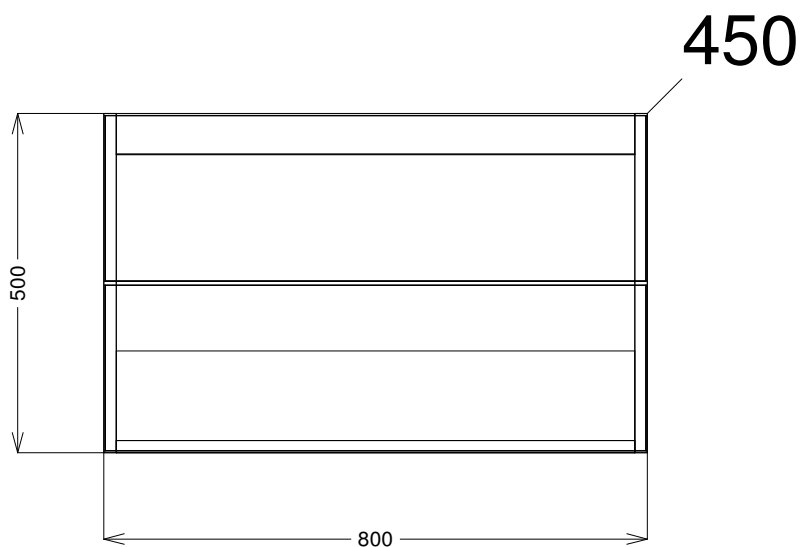

**bath
store**

(800W x 500H x 450D) +/- 2mm

VERMONT – BASIN DIMENSIONS (2)