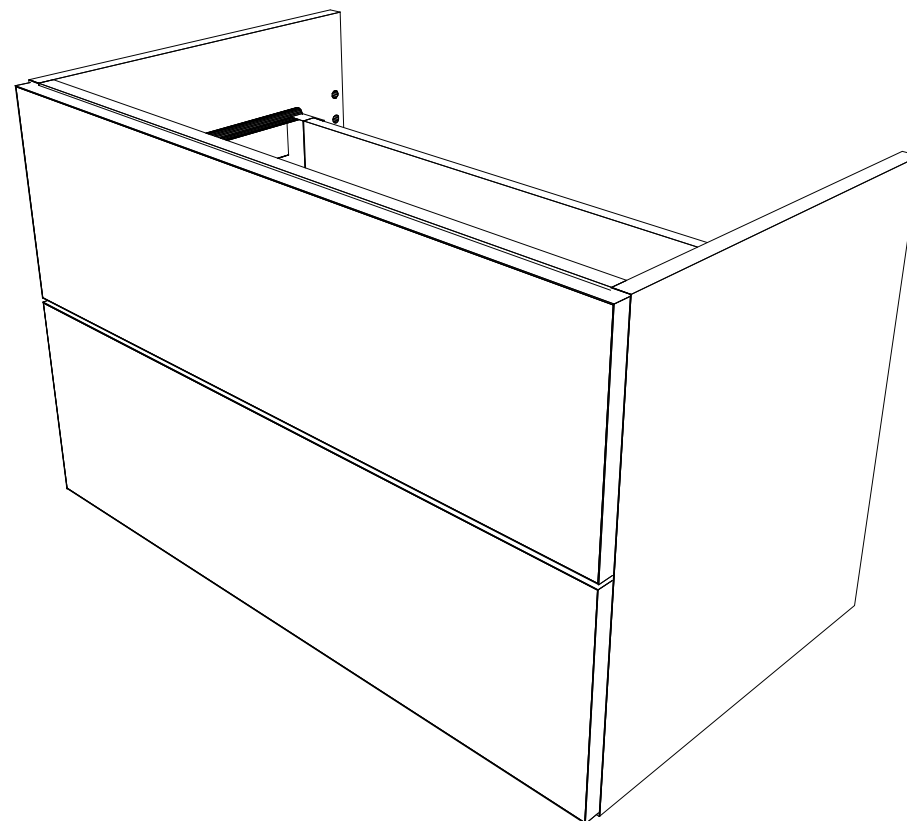

**bath
store**

(800W x 500H x 450D) +/- 2mm

VERMONT – BASIN DIMENSIONS (2)