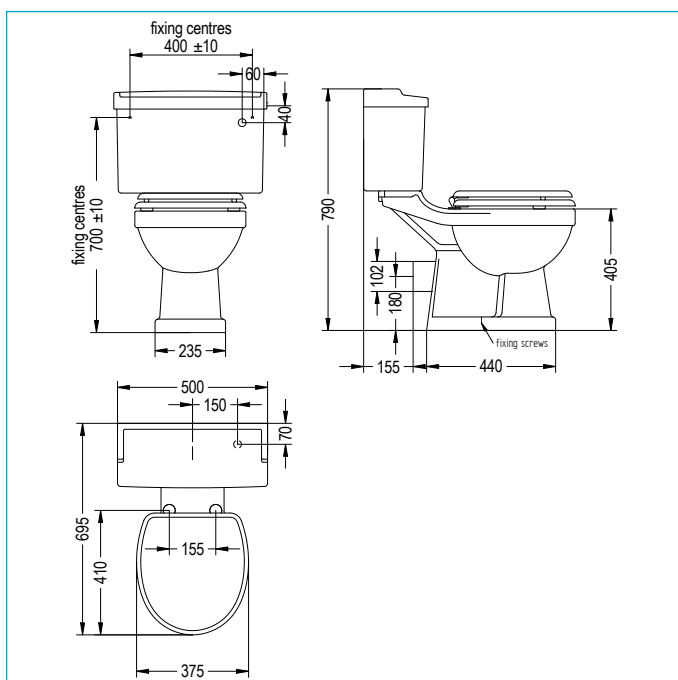

LEGEND CLOSE COUPLED TOILET

ILLUSTRATED

- 60000000820** LEGEND CLOSE COUPLED TOILET
 41900090840 PAN
 41900090850 CISTERN
 41100060120 CISTERN FITTINGS
20009000450 SAVOY LEGEND LACQUERED MDF SEAT GLOSS BLACK

CONFIGURATION OPTIONS

- 20009000460** SAVOY OLD ENGLISH LACQUERED MDF WHITE SEAT
20009000440 SAVOY LEGEND LACQUERED MDF SEAT GLOSS WHITE

MATERIAL

Vitreous China cistern and pan

STANDARDS

BS 3402
 BS EN 33
 BS EN 997

WEIGHTS

- Cistern 19.32kg
 Pan 22.54kg
 Fittings 0.84kg
 Savoy/Legend lacquered MDF seat 3kg
 Savoy Old English seat 3kg

COLOURS AND FINISHES

White

SPECIAL NOTES

- Floor fixing supplied with pan
 a. Convert horizontal outlet with 90 degree bend connector

FEATURES

- Traditional style toilet, open back
 Horizontal outlet, 6 & 3 litre flush