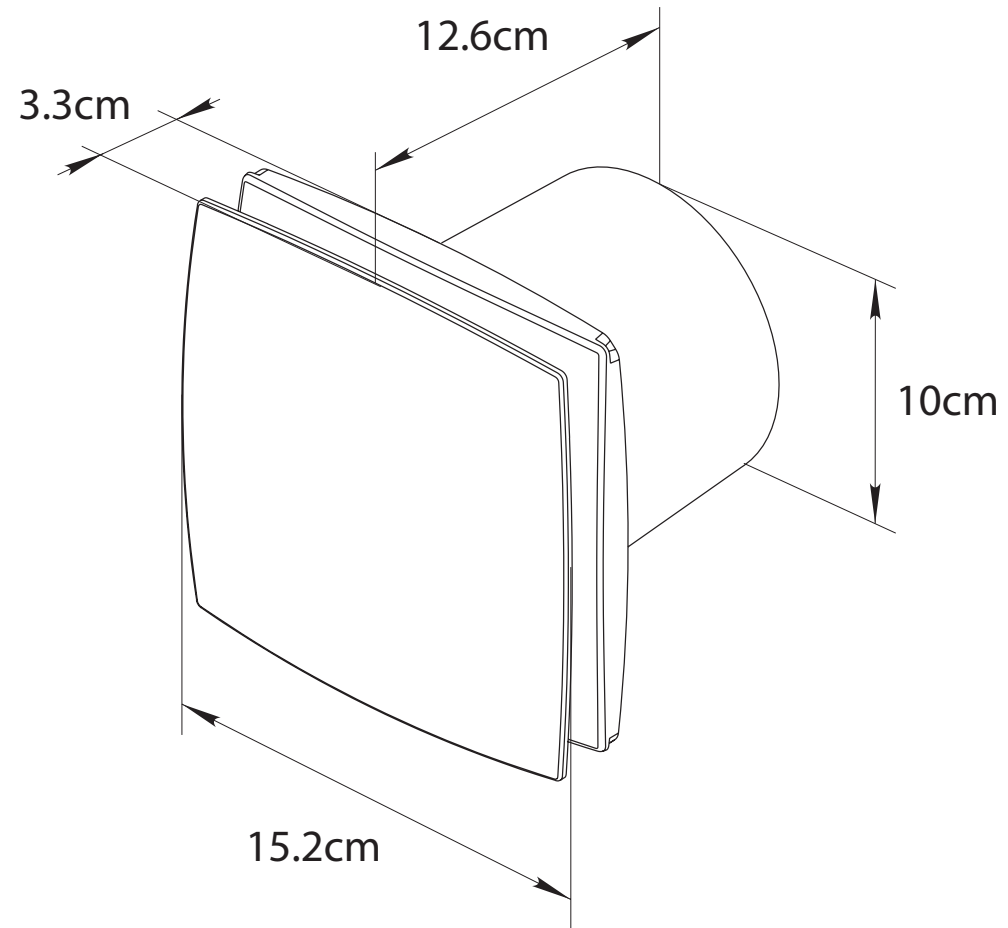

Bathstore Product Name: Serenity

W15.2 x H15.2 x 12.6cm

KC 12/13