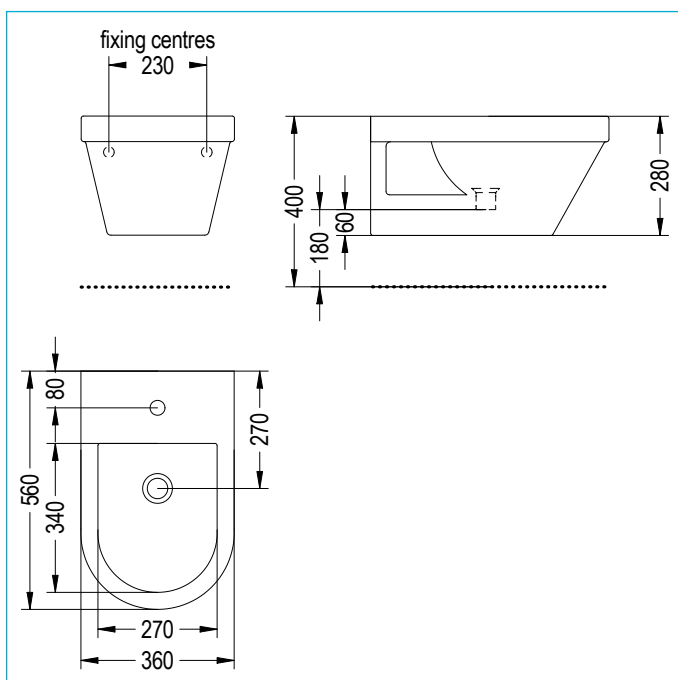

EURO MONO WALL HUNG BIDET

ILLUSTRATED

20050030250 EURO MONO WALL HUNG BIDET

CONFIGURATION OPTIONS

41100060910 S-FRAME PLUS BIDET FRAME

MATERIAL

Vitreous China

STANDARDS

BS 3402

BS EN 14528

WEIGHTS

Bidet 22kg

S-Frame 12kg

COLOURS AND FINISHES

White

SPECIAL NOTES

Fixings not supplied

FEATURES

Contemporary style

Includes one tap hole and overflow