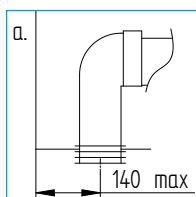

FEATURES

Contemporary style toilet, fully back to wall
Horizontal outlet, 6 & 3 litre flush