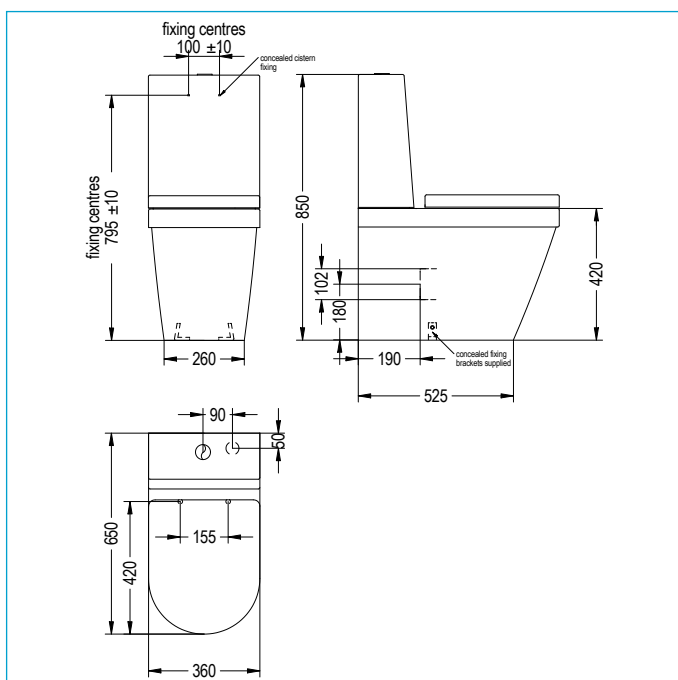

EURO MONO ONE PIECE TOILET

ILLUSTRATED

60009000100 EURO MONO ONE PIECE TOILET
 20050030620 PAN
 20050030230 CISTERN
 41200100740 EURO MONO THERMOSET SOFT
 CLOSE SEAT QUICK RELEASE

CONFIGURATION OPTIONS

20050030290 EURO MONO ECONOMY THERMOPLASTIC SEAT
41200100710 EURO MONO THERMOSET ULTRA THIN SOFT
 CLOSE SEAT

MATERIAL

Vitreous China cistern and pan

STANDARDS

BS3402
 BS EN 33,
 BS EN 997

WEIGHTS

Cistern 13.52kg
 Pan 32.9kg
 Euro Mono Thermoset soft close seat 2.84kg
 Euro Mono Thermoset ultra thin seat 3kg
 Euro Mono Economy Thermoplastic seat 2.64kg

FEATURES

Contemporary style toilet, fully back to wall
 Horizontal outlet, 6 & 3 litre flush