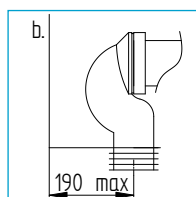

FEATURES

Contemporary style toilet, fully back to wall
Horizontal outlet, 6 & 3 litre flush