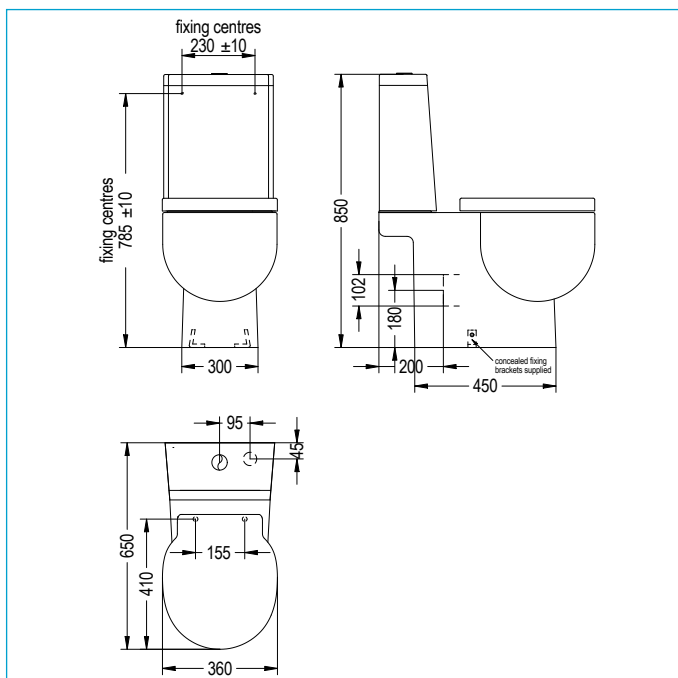

TRIO CLOSE COUPLED TWO PIECE TOILET

ILLUSTRATED

- 60009000120** TRIO CLOSE COUPLED TWO PIECE TOILET
- 20050030640 PAN
- 20050030445 CISTERN
- 41100060930 CISTERN FITTINGS
- 41200100770 TRIO THERMOSET SOFT CLOSE SEAT QUICK RELEASE

CONFIGURATION OPTIONS

MATERIAL

Vitreous China cistern and pan

STANDARDS

- BS3402
- BS EN 33
- BS EN 997

WEIGHTS

- Cistern 15.2kg
- Pan 32.5g
- Fittings 0.75kg
- Trio Thermoset soft close seat 2.8kg

COLOURS AND FINISHES

White

SPECIAL NOTES

- Floor fixing supplied with pan
- a. Convert horizontal outlet with 90 degree bend connector
- b. Convert horizontal outlet with space-saver 90 degree bend connector

FEATURES

- Contemporary style toilet, open back
- Horizontal outlet, 6 & 3 litre flush